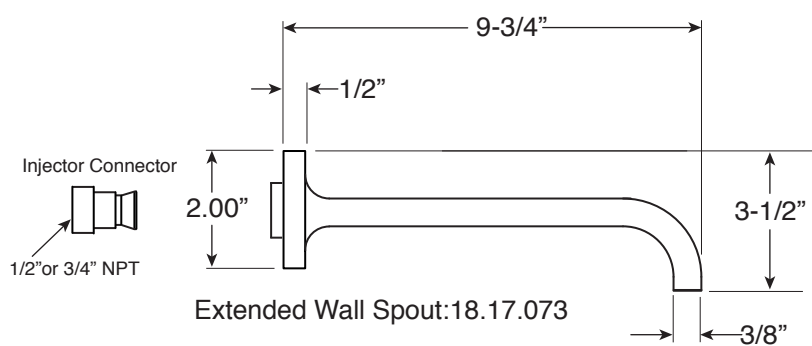

**Series 1600**  
*Wall/Vessel Lavatory Set*

1.163807  
(1.163807T - Trim Only)

**Nuance Handle**

**Euro Style 20 pt.**

**FEATURES:**

- All brass construction
- Independent corner valves
- Includes soft touch drain w/overflow: P/N 18.11.052
- 1/4-turn ceramic disc valve cartridge.
- Available in all finishes. Warranty varies according to finish selection.
- Certified to meet or exceed the following codes and standards:  
ASME A112.18.1/CSAB 125.1-2012

**Soft Touch  
Drain Assembly**  
P/N: 18.11.052

Note: Measurements are subject to change. No responsibility is assumed for use of superseded or voided pages.