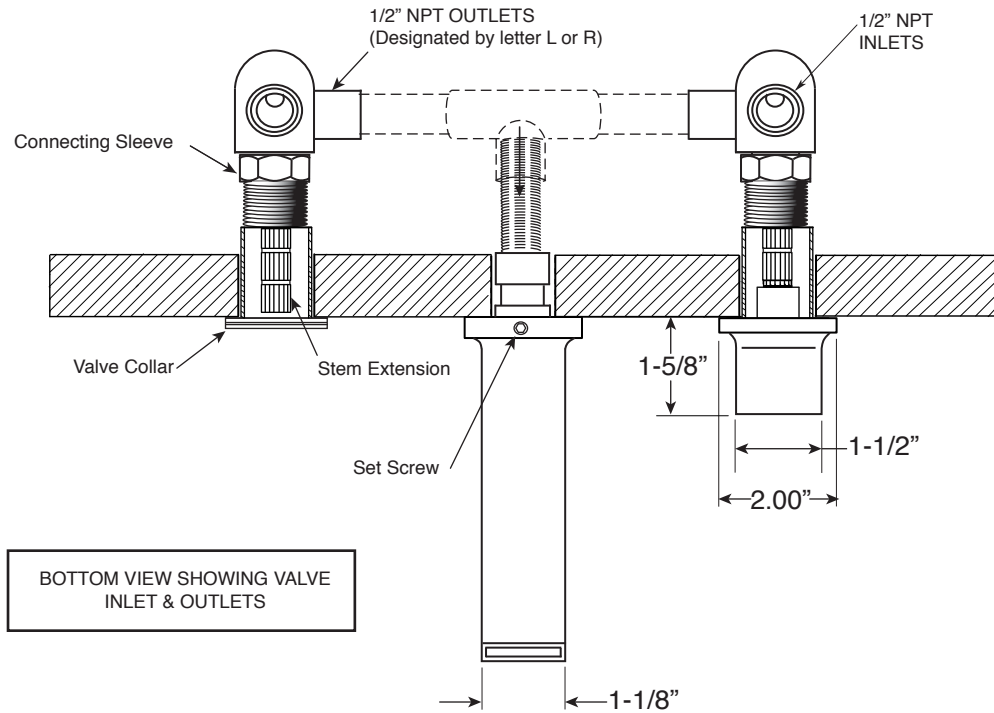

FEATURES:

- All brass construction
- Independent corner valves
- Includes soft touch drain w/overflow: P/N 18.11.052
- 1/4-turn ceramic disc valve cartridges
- P/N 18.30.035 Cold 18.30.036 Hot
- Available in all finishes. Warranty varies according to finish selection.

1600 Series Wall/Vessel
Lavatory Set with
Nuance Handles

1.163807
(1.163807T - Trim Only)

Note: Measurements are subject to change. No responsibility is assumed for use of superseded or voided pages.