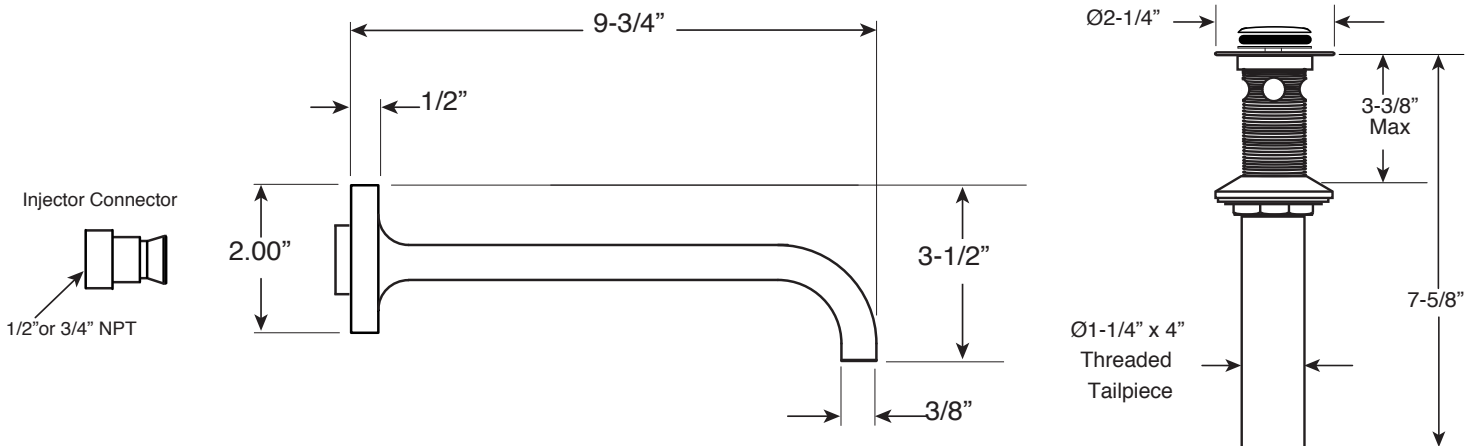

FEATURES:

- All brass construction
- Independent corner valves
- Includes soft touch drain w/overflow: P/N 18.11.052
- 1/4-turn ceramic disc valve cartridges
- P/N 18.30.035 Cold 18.30.036 Hot
- Available in all finishes. Warranty varies according to finish selection.

1600 Series Wall/Vessel
Lavatory Set with
Nuance Handles

1.163807
(1.163807T - Trim Only)

Note: Measurements are subject to change. No responsibility is assumed for use of superseded or voided pages.