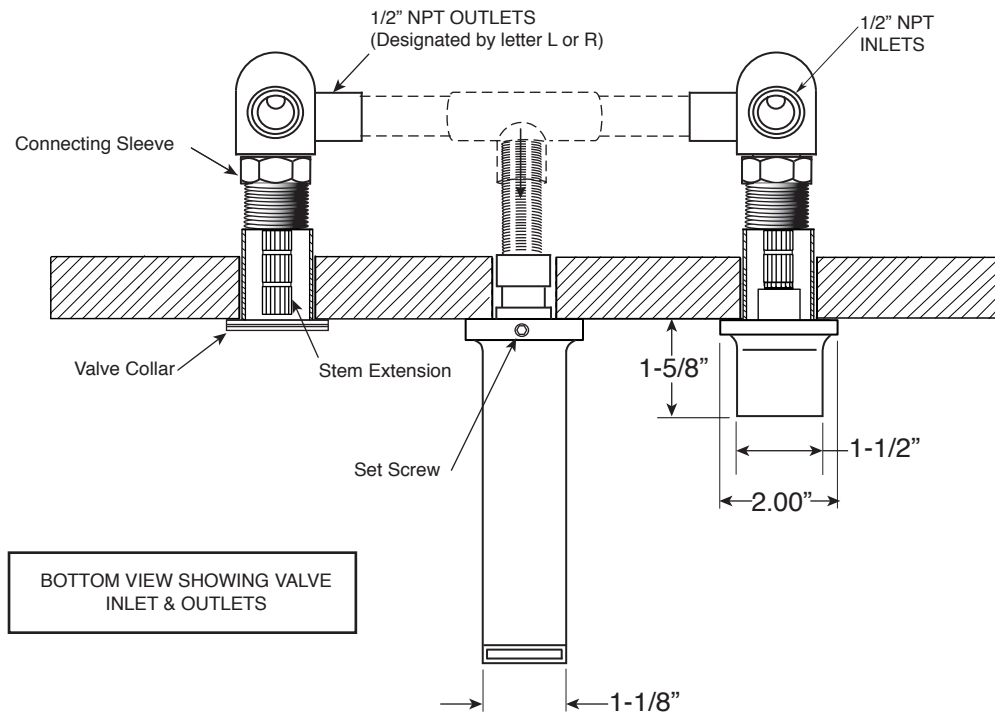

**Series 1600**  
*Wall/Vessel Lavatory Set*

1.163807  
(1.163807T - Trim Only)

**Nuance Handle**

**Euro Style 20 pt.**

**FEATURES:**

- All brass construction
- Independent corner valves
- Includes soft touch drain w/overflow: P/N 18.11.052
- 1/4-turn ceramic disc valve cartridge.
- Available in all finishes. Warranty varies according to finish selection.
- Certified to meet or exceed the following codes and standards:  
ASME A112.18.1/CSAB 125.1-2012

**Soft Touch  
Drain Assembly**  
P/N: 18.11.052

Note: Measurements are subject to change. No responsibility is assumed for use of superseded or voided pages.