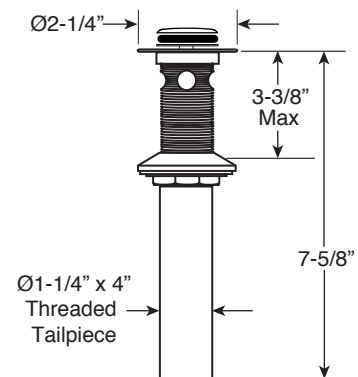

**Series 1600**  
*Wall/Vessel Lavatory Set*

1.163807  
(1.163807T - Trim Only)

**Nuance Handle**

**Euro Style 20 pt.**

**FEATURES:**

- All brass construction
- Independent corner valves
- Includes soft touch drain w/overflow: P/N 18.11.052
- 1/4-turn ceramic disc valve cartridge.
- Available in all finishes. Warranty varies according to finish selection.
- Certified to meet or exceed the following codes and standards:  
ASME A112.18.1/CSAB 125.1-2012

**Soft Touch  
Drain Assembly**  
P/N: 18.11.052

Note: Measurements are subject to change. No responsibility is assumed for use of superseded or voided pages.