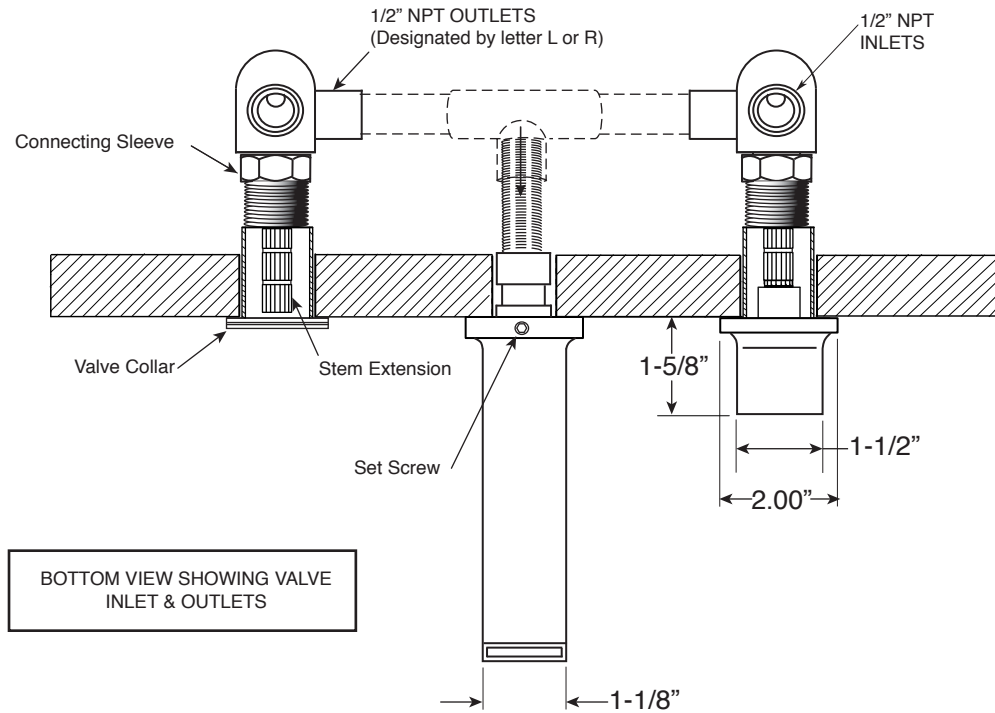

FEATURES:

- All brass construction
- Independent corner valves
- Includes soft touch drain w/overflow: P/N 18.11.052
- 1/4-turn ceramic disc valve cartridges
- P/N 18.30.035 Cold 18.30.036 Hot
- Available in all finishes. Warranty varies according to finish selection.

1600 Series Short Wall/
Vessel Lavatory Set with
Nuance Handles

1.163807S
(1.163807ST - Trim Only)

Note: Measurements are subject to change. No responsibility is assumed for use of superseded or voided pages.