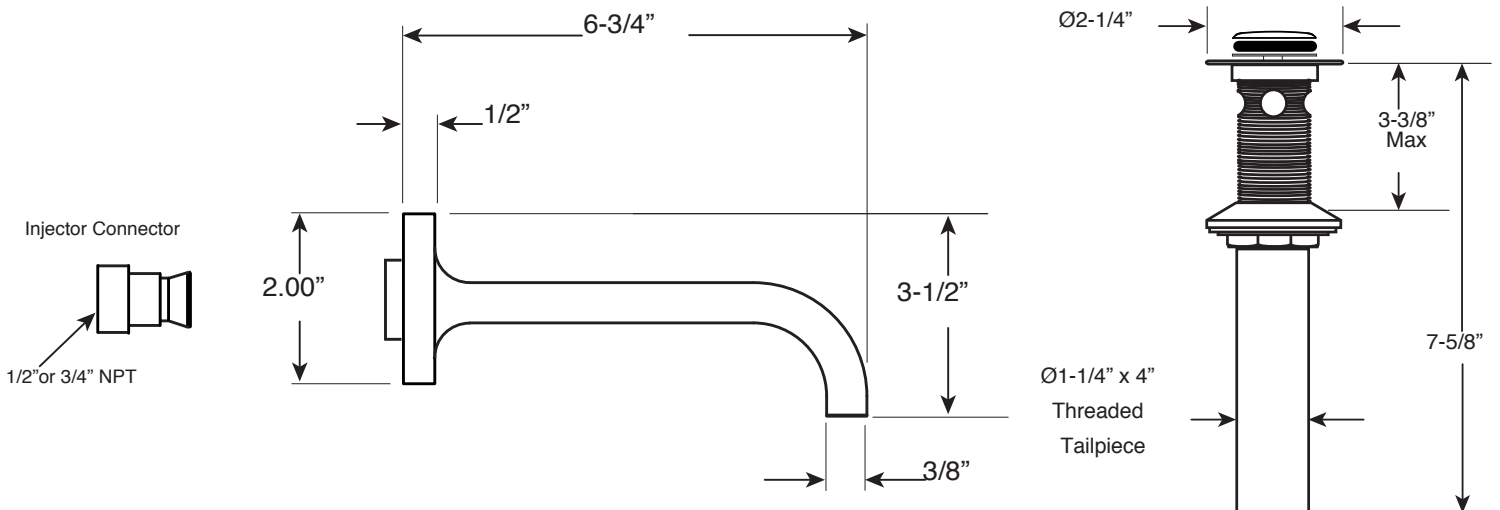

FEATURES:

- All brass construction
- Independent corner valves
- Includes soft touch drain w/overflow: P/N 18.11.052
- 1/4-turn ceramic disc valve cartridges
- P/N 18.30.035 Cold 18.30.036 Hot
- Available in all finishes. Warranty varies according to finish selection.

1600 Series Short Wall/
Vessel Lavatory Set with
Nuance Handles

1.163807S
(1.163807ST - Trim Only)

Note: Measurements are subject to change. No responsibility is assumed for use of superseded or voided pages.