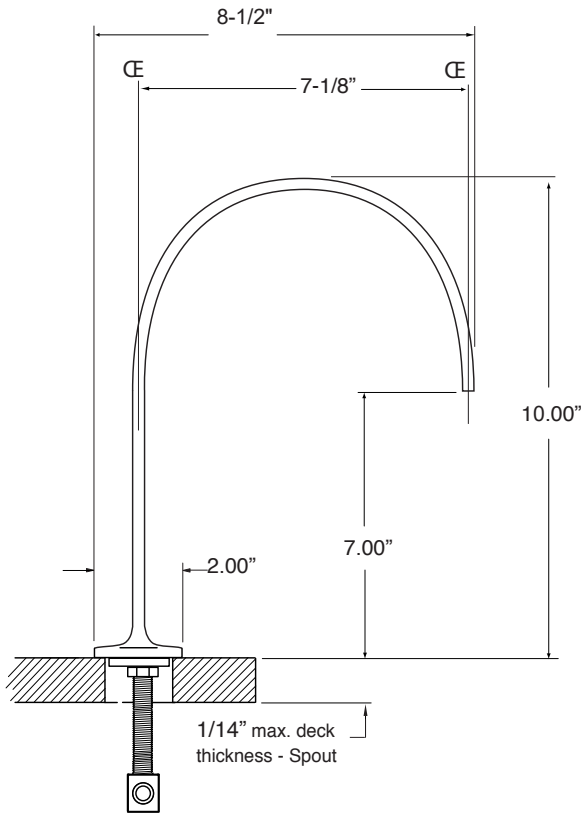

FEATURES:

- All brass construction. Flexible hoses designed to be installed on 8" to 16" centers. Includes soft touch drain assembly.
- Square escutcheon with square flared handles.
- 1/4-turn ceramic disc valve cartridge.
- 18.30.035 - COLD / 18.30.036 - HOT
- Available in all finishes. Warranty varies according to finish selection.
- Flow restrictor in spout tee is limited to 1.2 gpm.

1600 Series Widespread Lavatory Set with Nuance Handles

1.163808

SOFT TOUCH
DRAIN ASSEMBLY
P/N 18.11.052

NOTE: Spout and valves install through 1-1/4" diameter holes

Note: Measurements are subject to change or cancellation. No responsibility is assumed for use of superseded or voided pages.