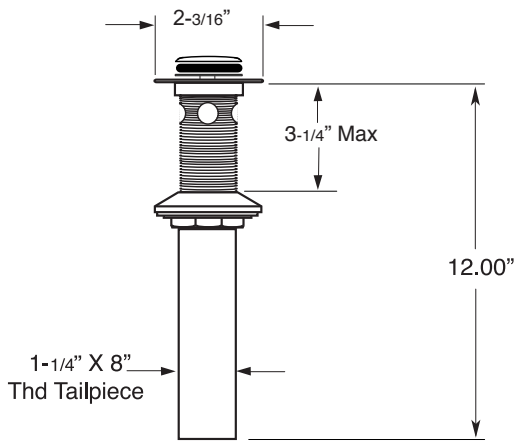

FEATURES:

- All brass construction. Flexible hoses designed to be installed on 8" to 16" centers. Includes soft touch drain assembly.
- Square escutcheon with square flared handles.
- 1/4-turn ceramic disc valve cartridge.
- 18.30.035 - COLD / 18.30.036 - HOT
- Available in all finishes. Warranty varies according to finish selection.
- Flow restrictor in spout tee is limited to 1.2 gpm.

1600 Series Widespread Lavatory Set with Nuance Handles

1.163808

SOFT TOUCH
DRAIN ASSEMBLY
P/N 18.11.052

NOTE: Spout and valves install through 1-1/4" diameter holes

Note: Measurements are subject to change or cancellation. No responsibility is assumed for use of superseded or voided pages.