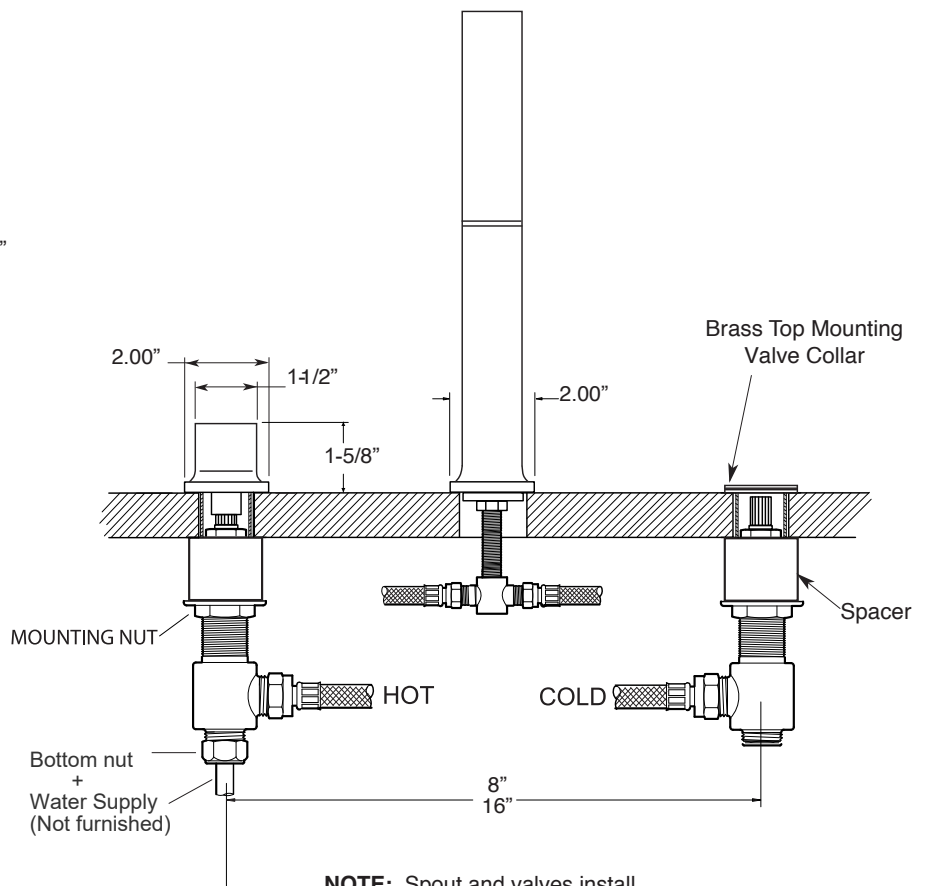

FEATURES:

- All brass construction. Flexible hoses designed to be installed on 8" to 16" centers. Includes soft touch drain assembly.
- Square escutcheon with square flared handles.
- 1/4-turn ceramic disc valve cartridge.
- 18.30.035 - COLD / 18.30.036 - HOT
- Available in all finishes. Warranty varies according to finish selection.
- Flow restrictor in spout tee is limited to 1.2 gpm.

1600 Series Widespread Lavatory Set with Nuance Handles

1.163808

SOFT TOUCH
DRAIN ASSEMBLY
P/N 18.11.052

NOTE: Spout and valves install through 1-1/4" diameter holes

Note: Measurements are subject to change or cancellation. No responsibility is assumed for use of superseded or voided pages.