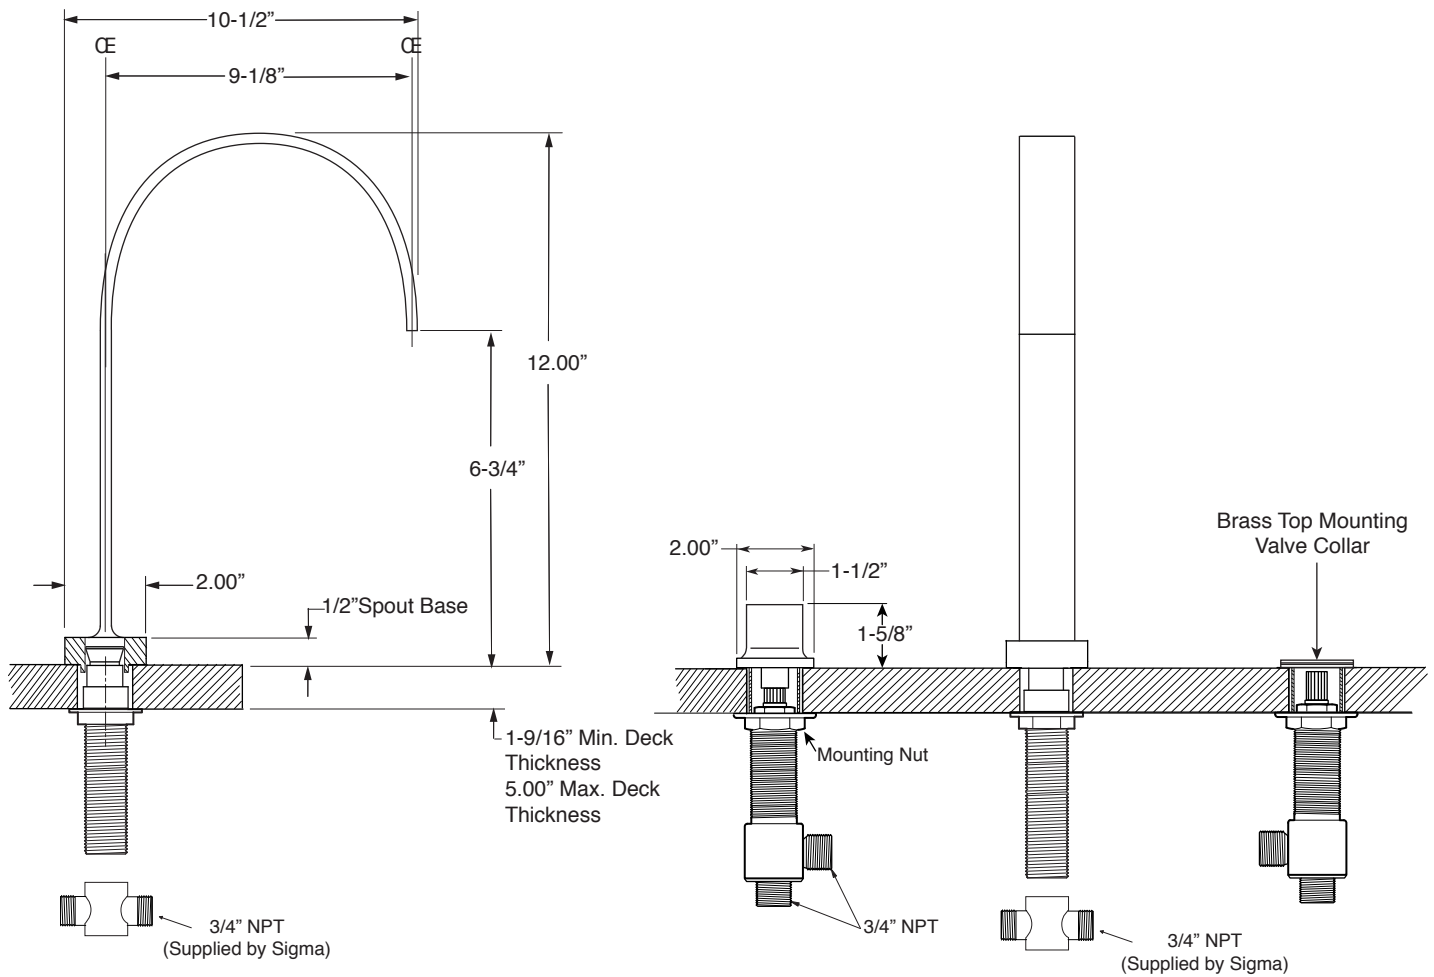

FEATURES:

- All brass construction.
- 3/4" valve bodies with 20 PT. 1/4-turn ceramic disc cartridge.
 - 18.30.010 Cold, 18.30.011 Hot
- Available in all finishes. Warranty varies according to finish.

1600 Series 3-Hole Roman Tub Set with Nuance Handle

1.163877

1.163877T - Trim Only

18.30.206 - Rough Kit

NOTE: Spout and valves install through 1-1/4" diameter holes.
Plumber to provide 3/4" supply lines to valves