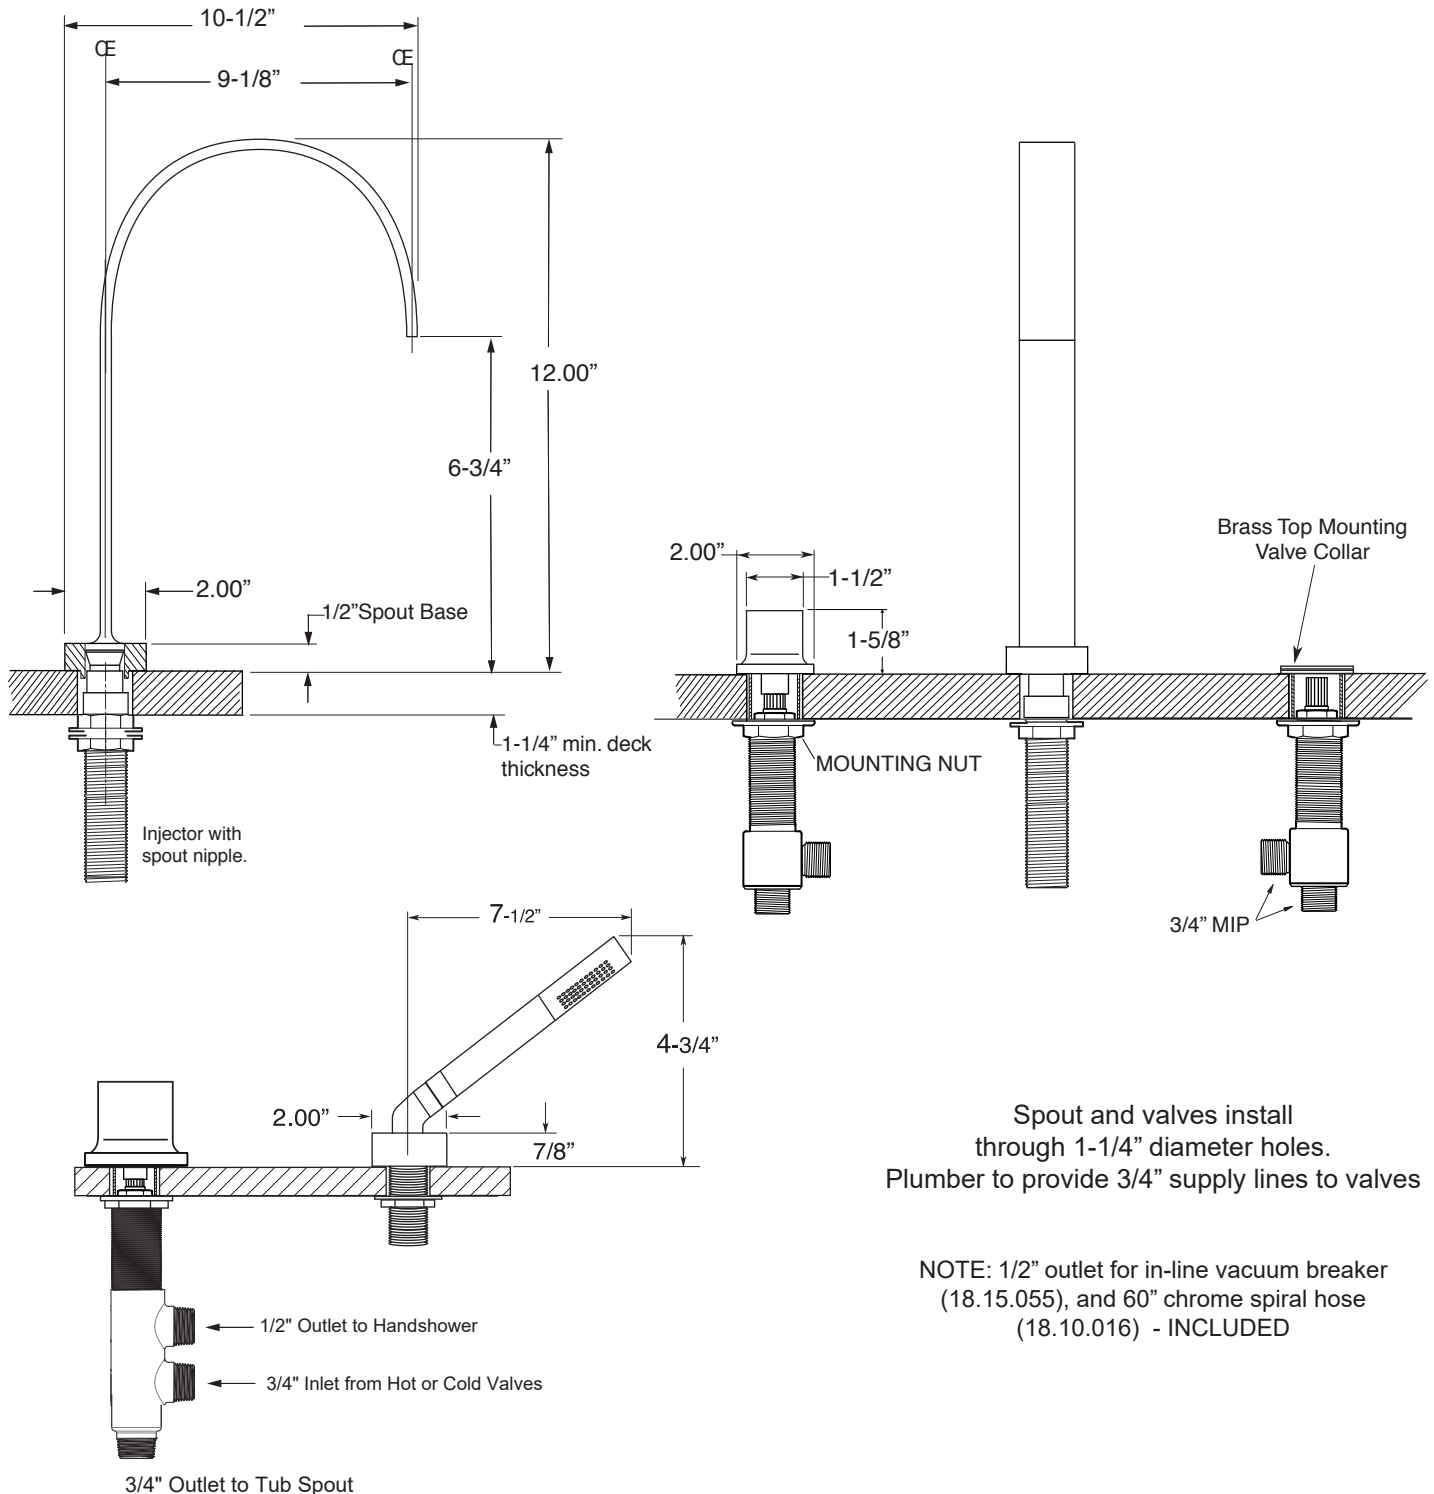

FEATURES:

- All brass construction.
- 3/4" valve bodies with 20 PT. 1/4-turn ceramic disc cartridge.
 - Cold Cartridge 18.30.010, Hot Cartridge 18.30.011
- Available in all finishes. Warranty varies according to finish.

SPECIFICATIONS

1600 Series 5-Hole Roman Tub Set with Nuance Handles

1.163893

1.163893T - Trim Only

18.30.211 - Rough Kit

Spout and valves install through 1-1/4" diameter holes. Plumber to provide 3/4" supply lines to valves

NOTE: 1/2" outlet for in-line vacuum breaker (18.15.055), and 60" chrome spiral hose (18.10.016) - INCLUDED

Note: Measurements are subject to change or cancellation. No responsibility is assumed for use of superseded or voided pages.