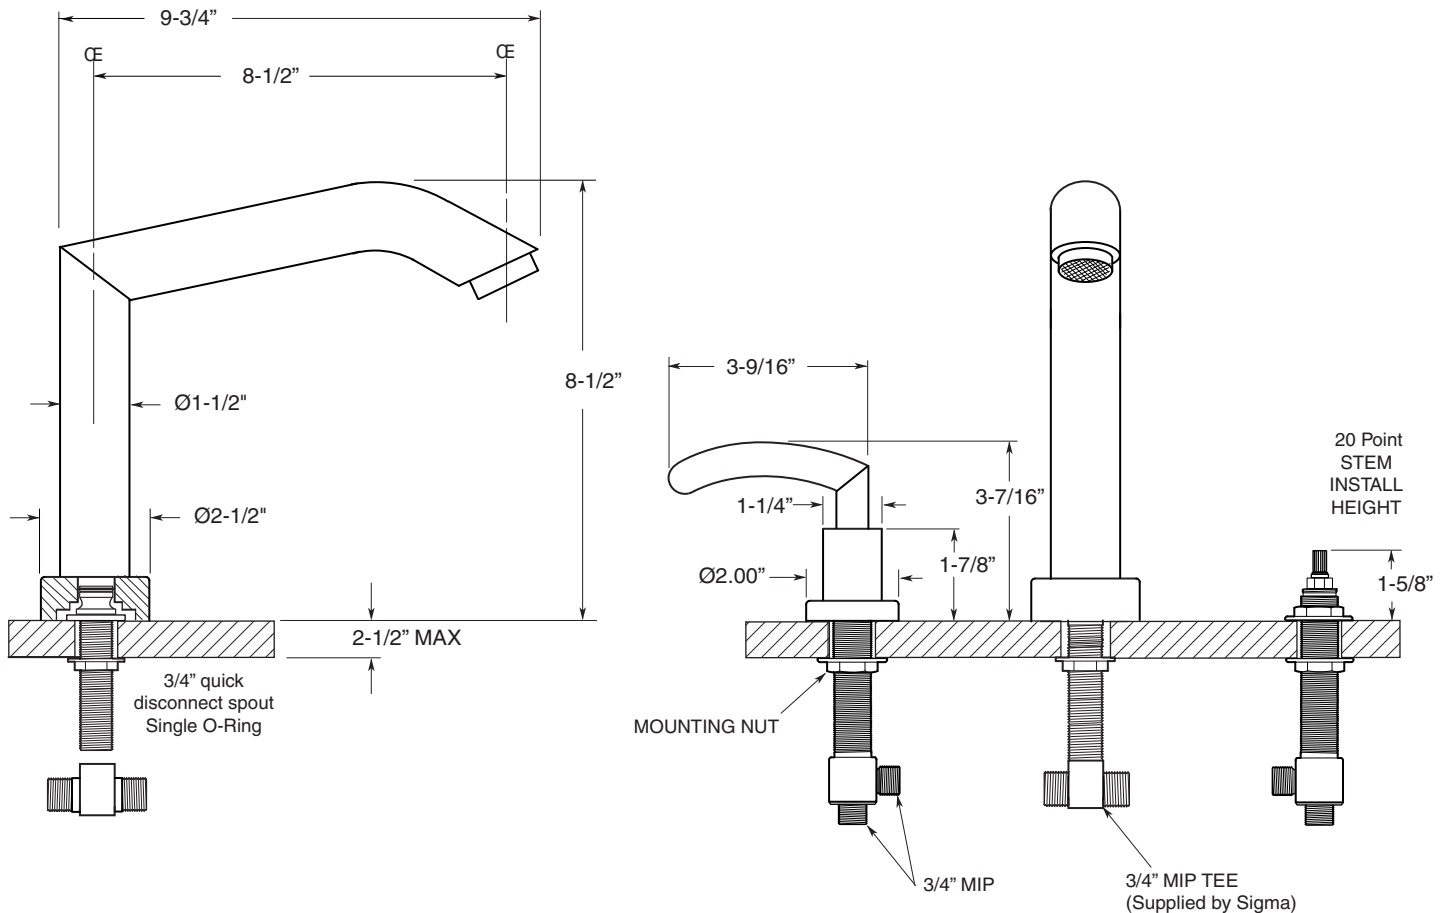

FEATURES:

- All brass construction.
- 3/4" valve bodies with 20 PT. 1/4-turn ceramic disc cartridge.
  - 18.30.010 Cold, 18.30.011 Hot
- Available in all finishes. Warranty varies according to finish.

## 1700 Series 3-Hole Roman Tub Set with Prana Handle

**1.179277**

1.179277T - Trim Only

78.30.006 - Rough Kit

Note: Measurements are subject to change or cancellation. No responsibility is assumed for use of superseded or voided pages.