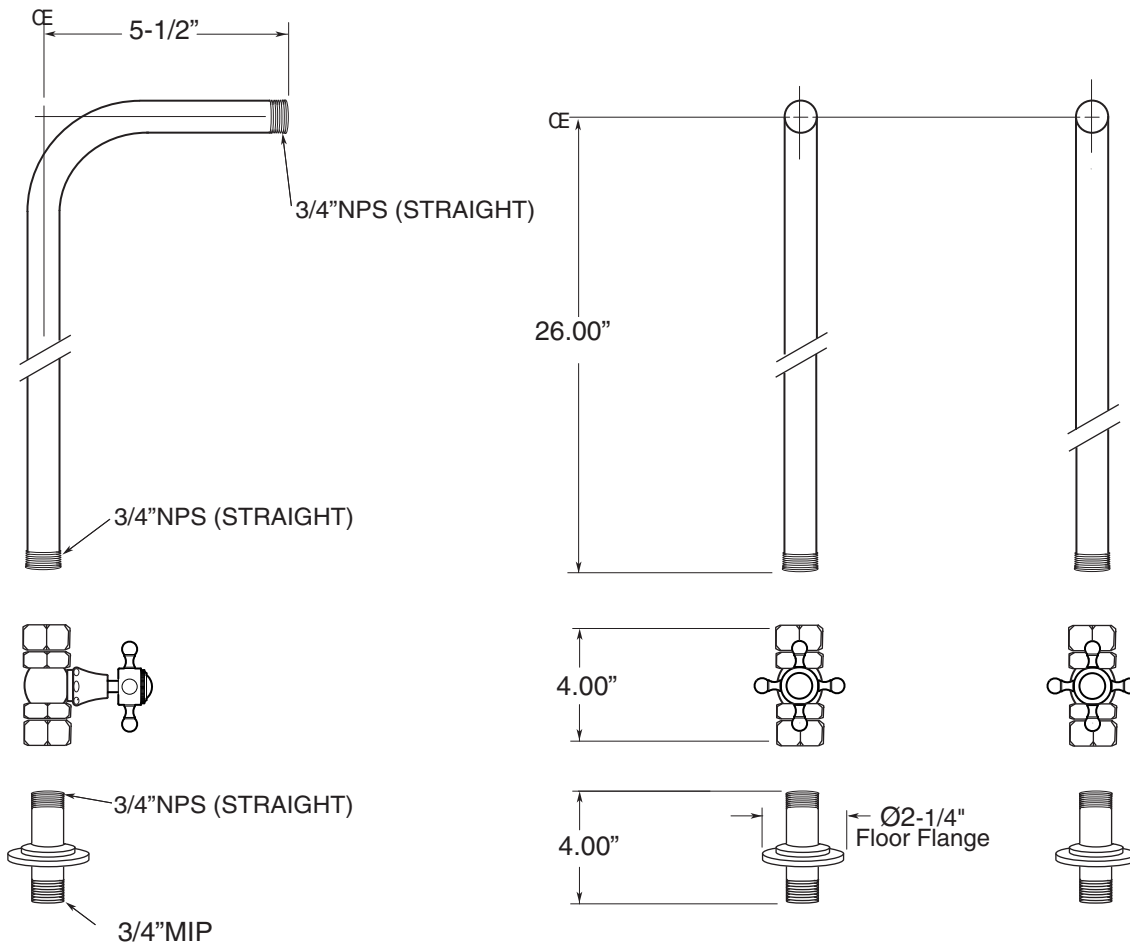

SPECIFICATIONS

FEATURES:

- All brass construction
- Available in all Sigma finishes. Warranty varies according to finish selection.
- 1/4 turn ceramic disc cartridge shut-offs P/N 18.30.430
- Floor flange is o'ring sealed around riser.

Risers and Shut-Off Kit
St. Michel Handle

1.1855246

Note: Measurements are subject to change or cancellation. No responsibility is assumed for use of superseded or voided pages.