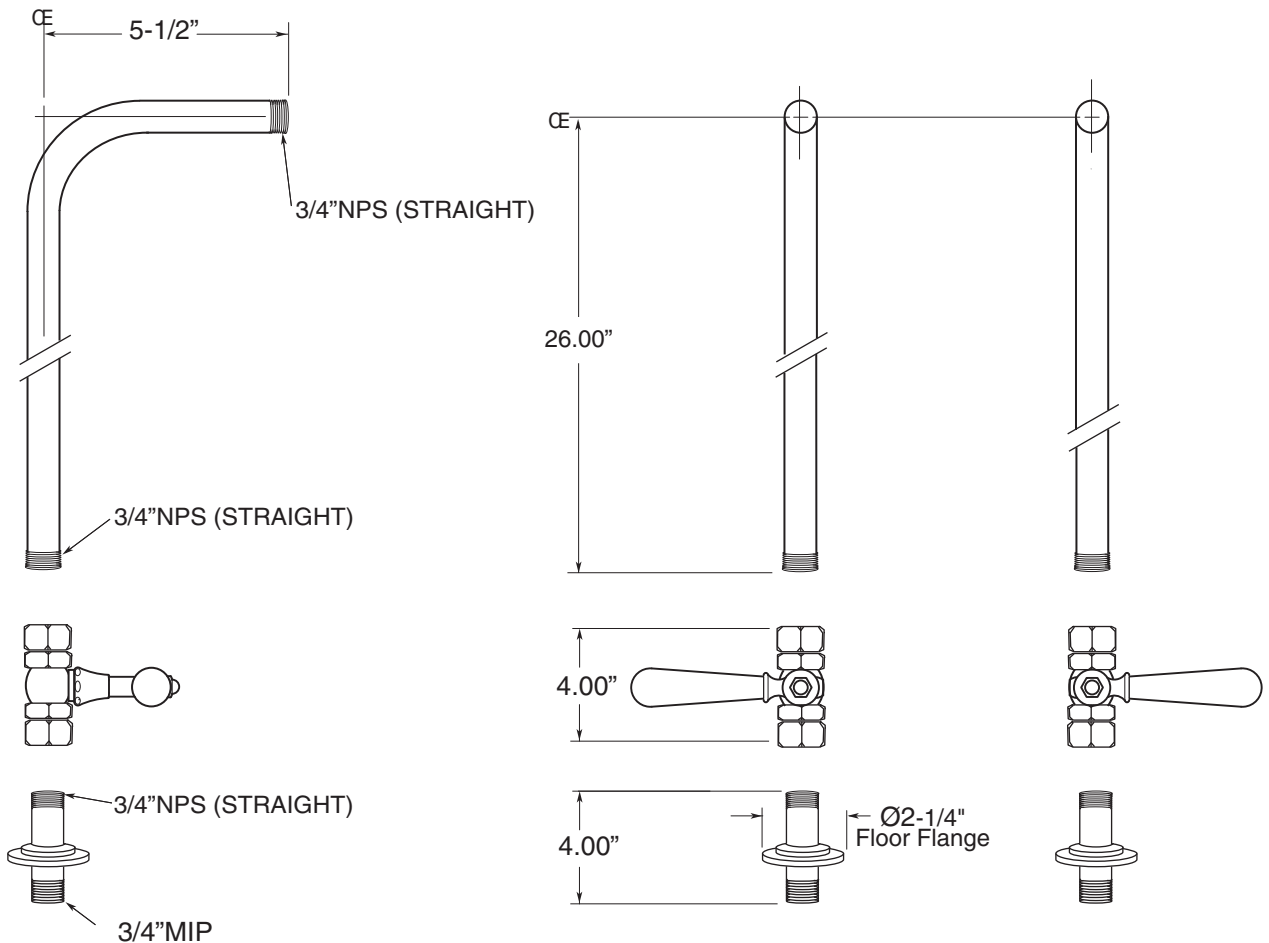

## SPECIFICATIONS

### FEATURES:

- All brass construction
- Available in all Sigma finishes. Warranty varies according to finish selection.
- 1/4 turn ceramic disc cartridge shut-offs P/N 18.30.430
- Floor flange is o-ring sealed around riser.

Risers and Shut-Off Kit  
Loire Handle

**1.1856246**

Note: Measurements are subject to change or cancellation. No responsibility is assumed for use of superseded or voided pages.