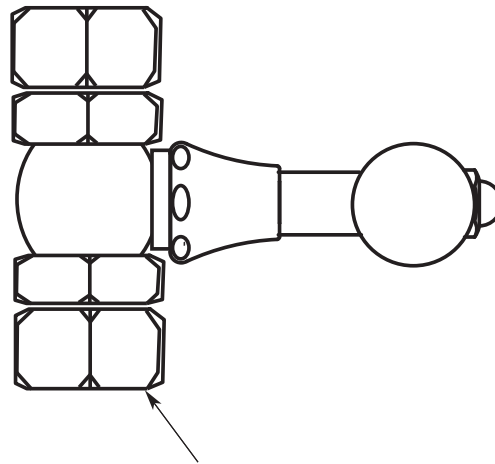

## SPECIFICATIONS

### FEATURES:

- All brass construction
- Available in all Sigma finishes. Warranty varies according to finish selection.
- 1/4 turn ceramic disc cartridge P/N: 18.30.430.
- Swivel connection nuts.

(2) Shut-Offs for  
Telephone Handshower  
Loire Handle

**1.1856256**

3/4"NPS (STRAIGHT) Both Ends

Swivel Connection  
Both Ends