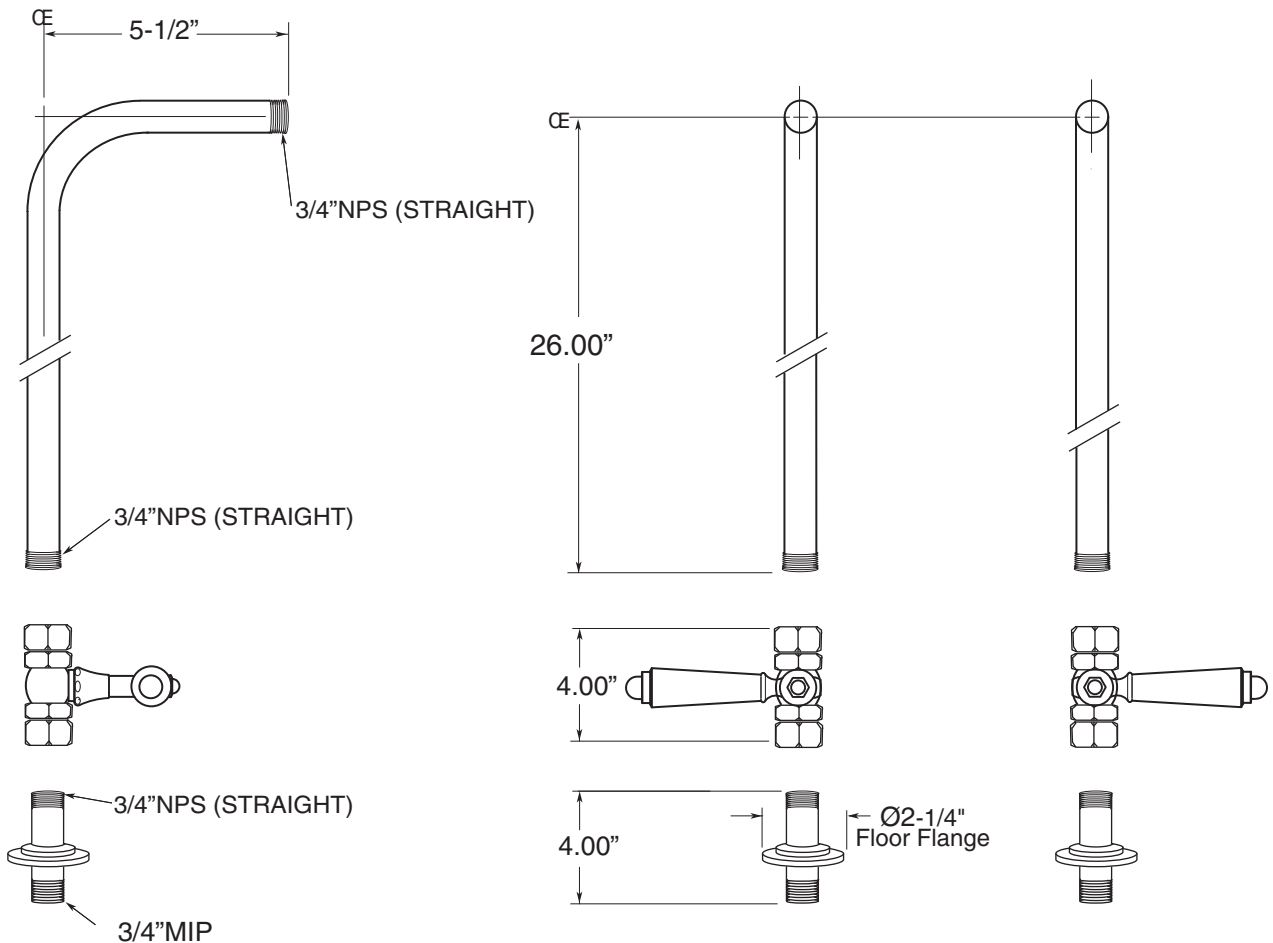

SPECIFICATIONS

FEATURES:

- All brass construction
- Available in all Sigma finishes. Warranty varies according to finish selection.
- 1/4 turn ceramic disc cartridge shut-offs P/N 18.30.430
- Floor flange is o'ring sealed around riser.

Risers and Shut-Off Kit
Orleans Handle
(Porcelain Lever)

1.1857246

Note: Measurements are subject to change or cancellation. No responsibility is assumed for use of superseded or voided pages.