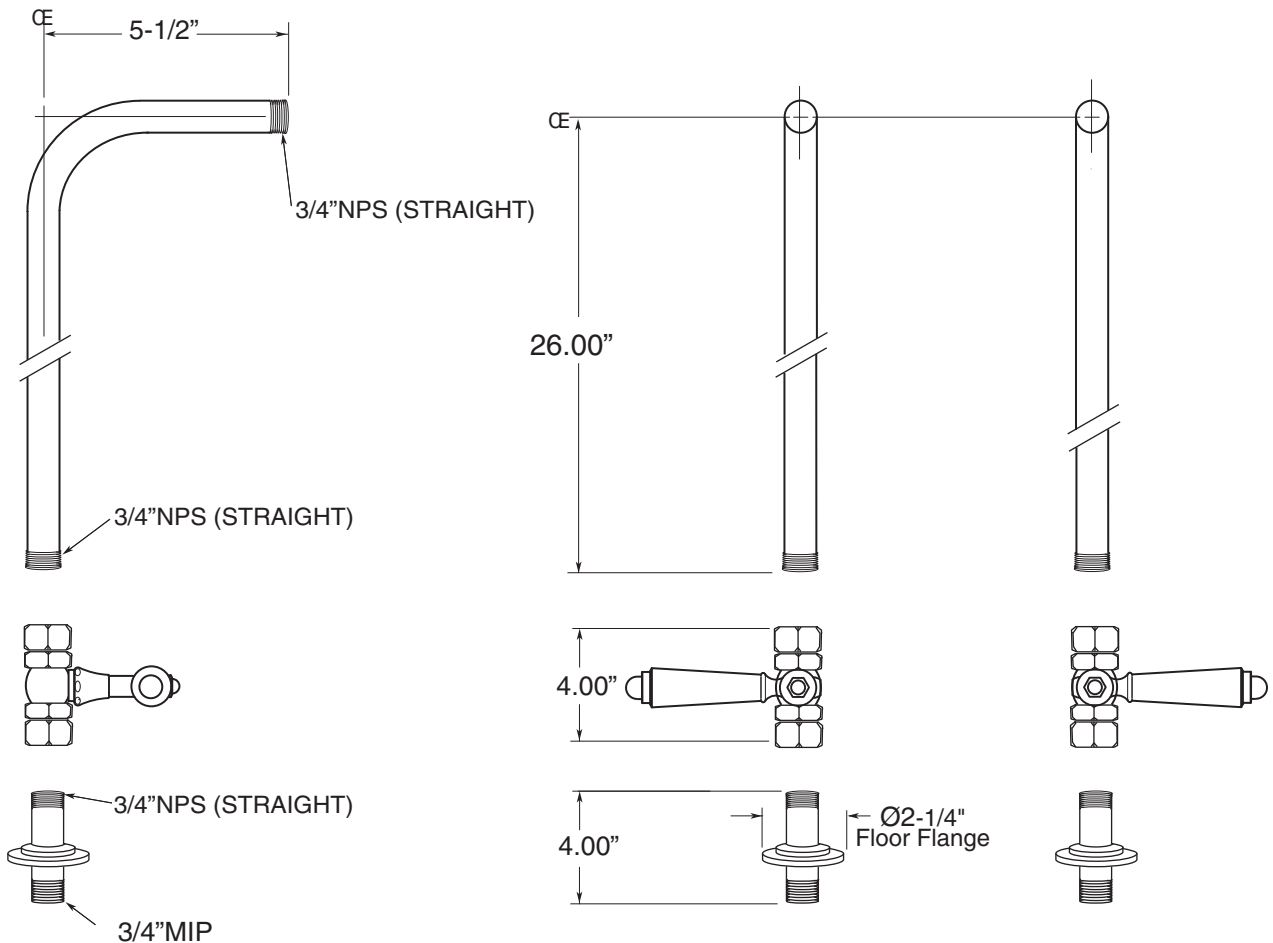

SPECIFICATIONS

FEATURES:

- All brass construction
- Available in all Sigma finishes. Warranty varies according to finish selection.
- 1/4 turn ceramic disc cartridge shut-offs P/N 18.30.430
- Floor flange is o’ring sealed around riser.

Risers and Shut-Off Kit
Monte Carlo Handle

1.1859246

Note: Measurements are subject to change or cancellation. No responsibility is assumed for use of superseded or voided pages.