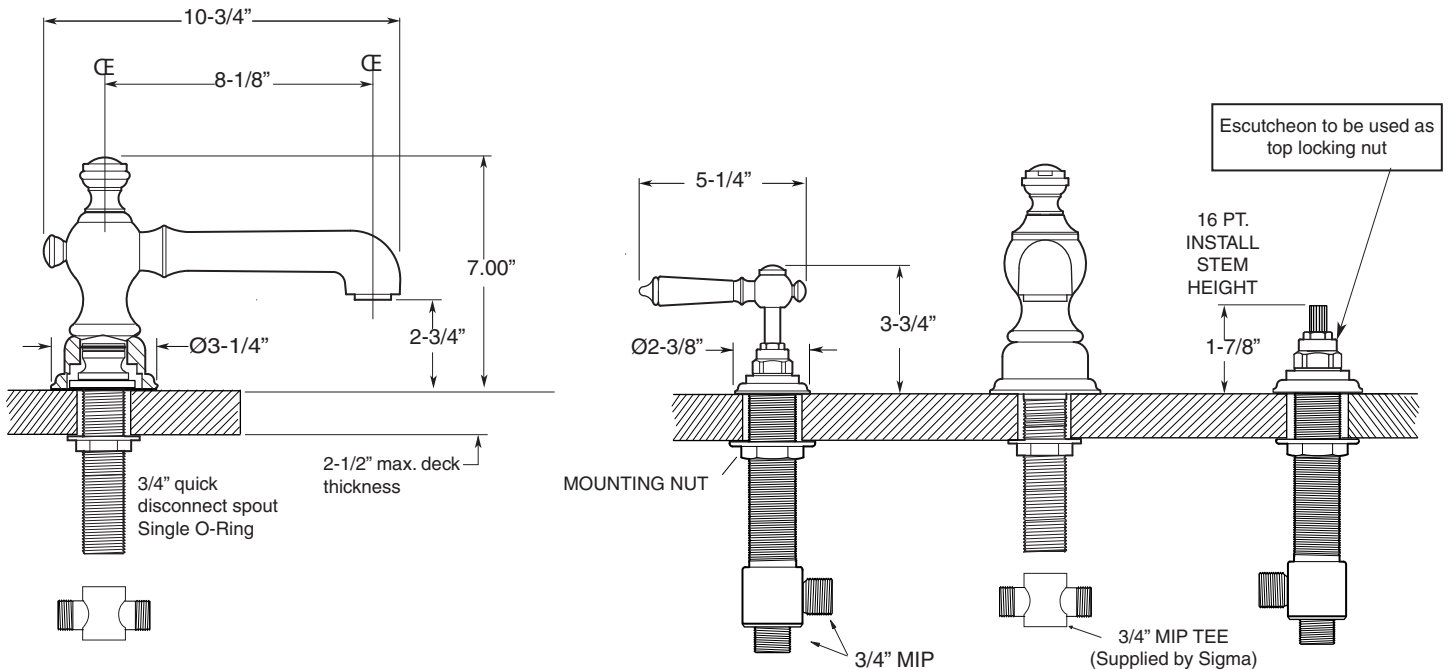

## FEATURES:

- All brass construction.
- 3/4" valve bodies with 16 PT. 1/4-turn ceramic disc cartridge.
  - 18.30.017 Cold, 18.30.018 Hot
- Available in all finishes. Warranty varies according to finish.

## 1800 Series 3-Hole Roman Tub Set with Waldorf Handle

### 1.187677

1.187677T - Trim Only

18.30.006 - Rough Kit

**NOTE:** Spout and valves install through 1-1/4" diameter holes.  
Plumber to provide 3/4" supply lines to valves