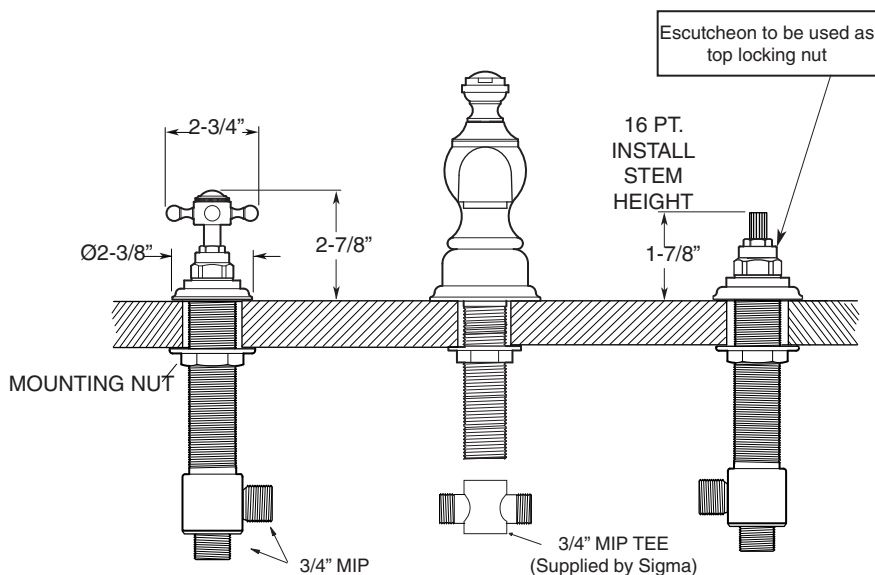

## FEATURES:

- All brass construction.
- 3/4" valve bodies with 16 PT. 1/4-turn ceramic disc cartridge.
  - 18.30.017 Cold, 18.30.018 Hot
- Available in all finishes. Warranty varies according to finish.

## 1800 Series 3-Hole Roman Tub Set with Sussex Handle

### 1.187877

1.187877T - Trim Only

18.30.006 - Rough Kit

NOTE: Spout and valves install through 1-1/4" diameter holes.  
Plumber to provide 3/4" supply lines to valves