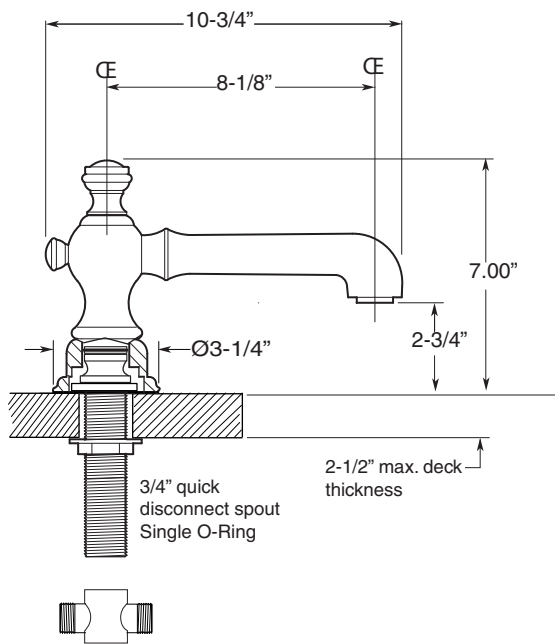

## FEATURES:

- All brass construction.
- 3/4" valve bodies with 16 PT. 1/4-turn ceramic disc cartridge.
  - 18.30.017 Cold, 18.30.018 Hot
- Available in all finishes. Warranty varies according to finish.

## 1800 Series 3-Hole Roman Tub Set with Sussex Handle

### 1.187877

1.187877T - Trim Only

18.30.006 - Rough Kit

NOTE: Spout and valves install through 1-1/4" diameter holes.  
Plumber to provide 3/4" supply lines to valves