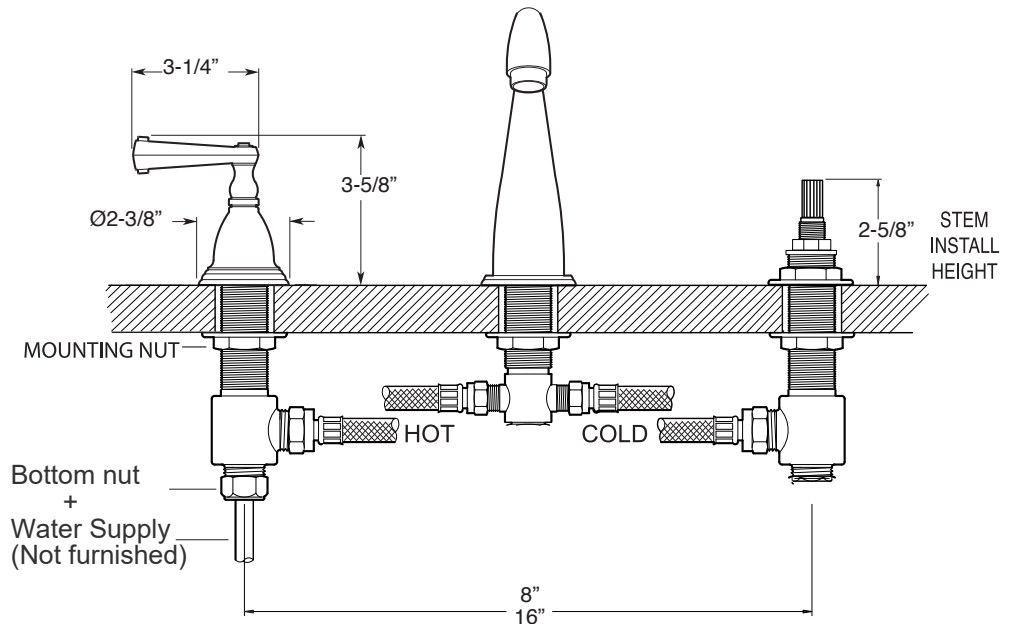

FEATURES:

- All brass construction. Flexible hoses designed to be installed on 8" to 16" centers.
- Includes soft touch style drain assembly.
- Curved lever style handles with set screw attachment.
- 1/4-turn ceramic disc valve cartridge.
 - 18.30.029 - cold / 18.30.030 - hot
- Available in all finishes. Warranty varies according to finish selection.
- Standard aerator is limited to 1.2 gpm.

200 Series Widespread Lavatory Set with Hampshire Handles

1.201308

SOFT TOUCH
DRAIN ASSEMBLY
P/N 18.11.052

NOTE: Spout and valves install through 1-1/4" diameter holes