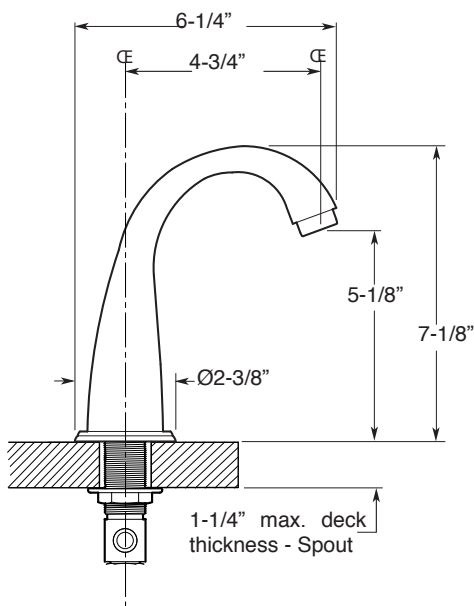

FEATURES:

- All brass construction. Flexible hoses designed to be installed on 8" to 16" centers.
- Includes soft touch style drain assembly.
- Curved lever style handles with set screw attachment.
- 1/4-turn ceramic disc valve cartridge.
 - 18.30.029 - cold / 18.30.030 - hot
- Available in all finishes. Warranty varies according to finish selection.
- Standard aerator is limited to 1.2 gpm.

200 Series Widespread Lavatory Set with Hampshire Handles

1.201308

SOFT TOUCH
DRAIN ASSEMBLY
P/N 18.11.052

NOTE: Spout and valves install through 1-1/4" diameter holes