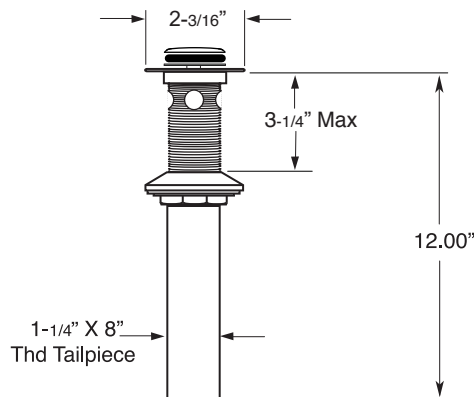

FEATURES:

- All brass construction. Flexible hoses designed to be installed on 8" to 16" centers.
- Includes soft touch style drain assembly.
- Curved lever style handles with set screw attachment.
- 1/4-turn ceramic disc valve cartridge.
 - 18.30.029 - cold / 18.30.030 - hot
- Available in all finishes. Warranty varies according to finish selection.
- Standard aerator is limited to 1.2 gpm.

200 Series Widespread Lavatory Set with Hampshire Handles

1.201308

SOFT TOUCH
DRAIN ASSEMBLY
P/N 18.11.052

NOTE: Spout and valves install through 1-1/4" diameter holes