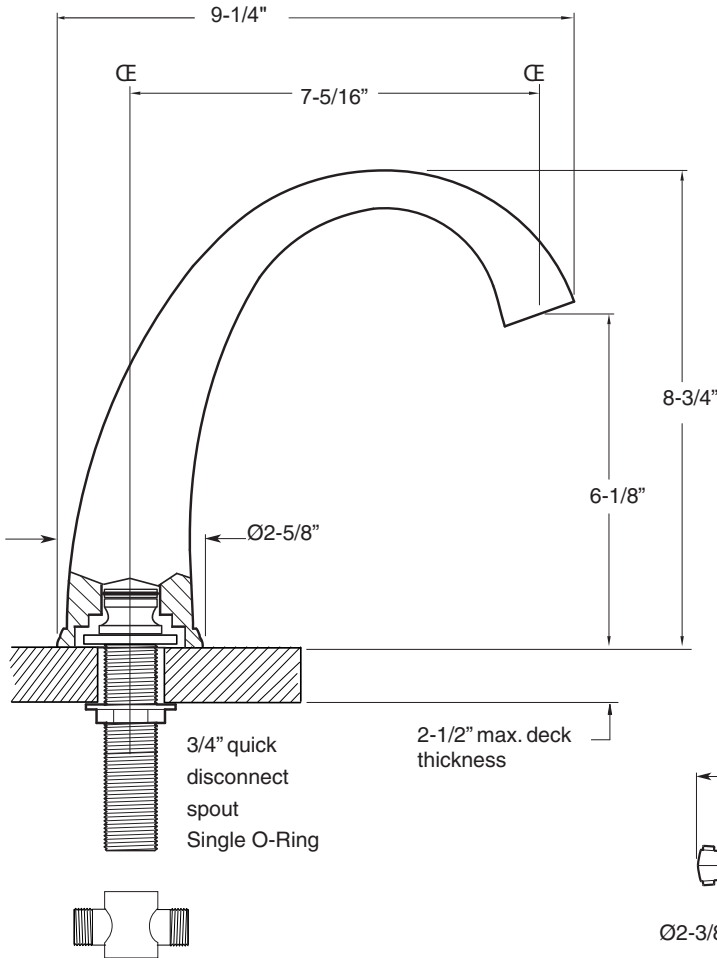

200 Series 3-Hole Roman Tub Set with Hampshire Handle

FEATURES:

- All brass construction.
- 3/4" valve bodies with 16 PT. 1/4-turn ceramic disc cartridge.
 - 18.30.017 Cold, 18.30.018 Hot
- Available in all finishes. Warranty varies according to finish.

1.201377

1.201377T - Trim Only

18.30.006 - Rough Kit

NOTE: Spout and valves install through 1-1/4" diameter holes.
Plumber to provide 3/4" supply lines to valves