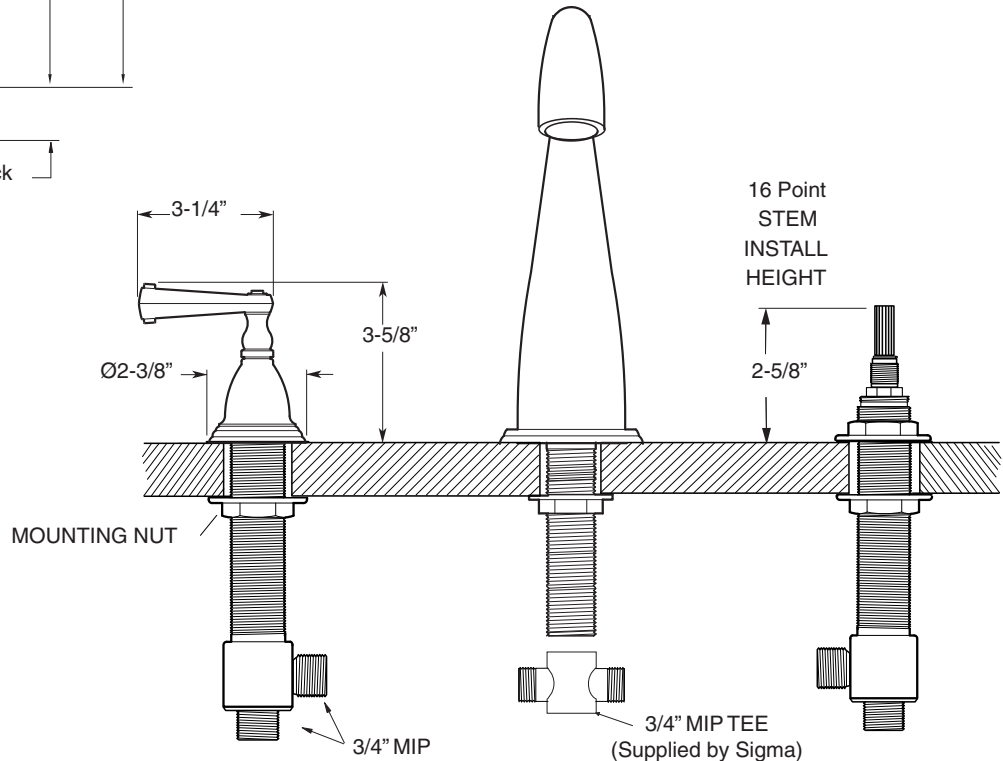

200 Series 3-Hole Roman Tub Set with Hampshire Handle

FEATURES:

- All brass construction.
- 3/4" valve bodies with 16 PT. 1/4-turn ceramic disc cartridge.
 - 18.30.017 Cold, 18.30.018 Hot
- Available in all finishes. Warranty varies according to finish.

1.201377

1.201377T - Trim Only

18.30.006 - Rough Kit

NOTE: Spout and valves install through 1-1/4" diameter holes.
Plumber to provide 3/4" supply lines to valves