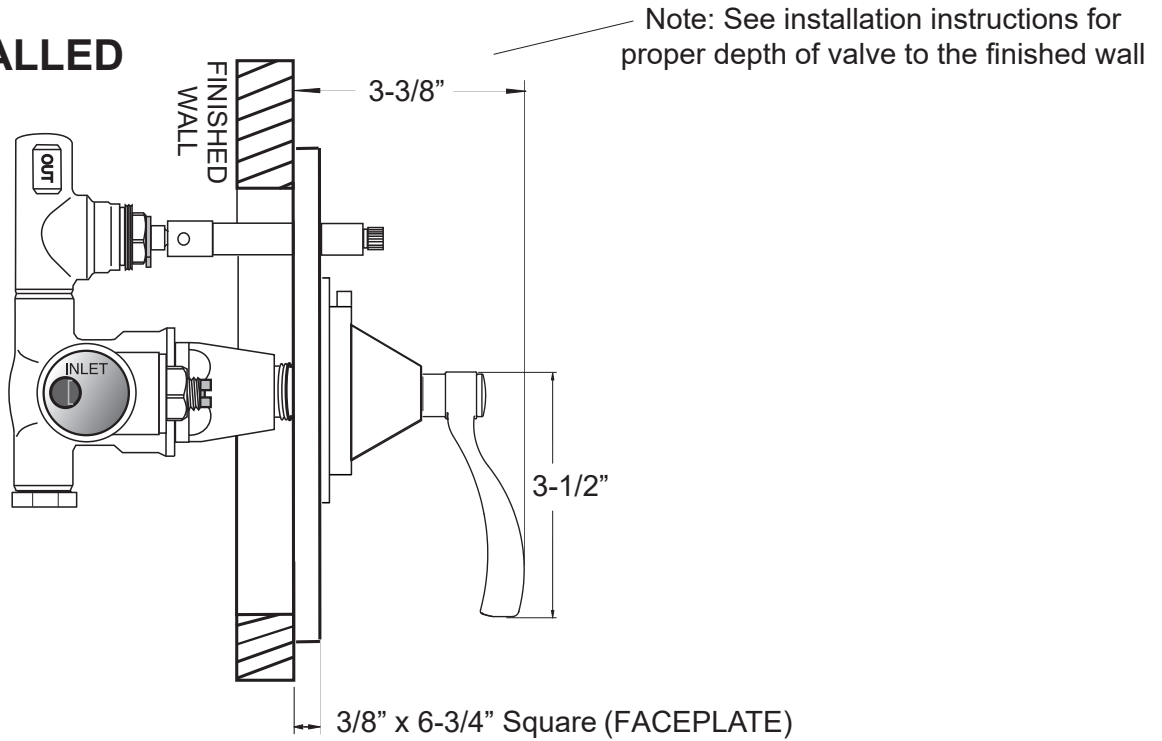

1/2" Thermostatic Shower  
Set with One Volume Control  
with Maya Handle

1.058096.V1

(1.058096.V1T Trim Only)

FEATURES:

- Forged brass construction.
- Thermostatic valve cartridge: 18.30.082
- Shut-off cartridge: (1) 18.30.036
- Screw driver spring check valve: (2) 18.30.181
- 14.5 GPM @ 45PSI (9.5 top exit)

**SIDE VIEW - INSTALLED**

**SIDE VIEW - VALVE ONLY**

Note: Measurements are subject to change or cancellation. No responsibility is assumed for use of superseded or voided pages.