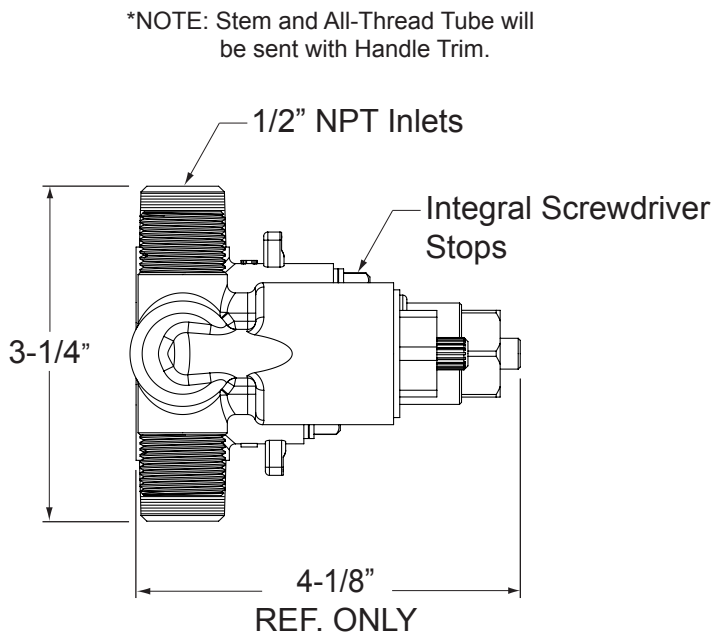

**E-Mini Therm Valve  
Remote Thermostatic Valve  
with Two-Way Diverter  
18.30.292**

Features:

- Forged Brass Construction
- Adjustable Hot Limit Safety Stop with Push-In Override
- Flow capacity / Diverter - 4.5 GPM / 45 psi
- E-mini thermo cartridge - 18.30.294
- Diverter cartridge - 18.30.903

**Rough-In Leftside Cutaway View**

\*NOTE: Stem and All-Thread Tube will be sent with Handle Trim.

**Rectangle Faceplate Leftside View**

NOTE: MUST purchase Showerhead, Arm, Flange, and other options separately.

**Rough-In Top View**

\*NOTE: Stem and All-Thread Tube will be sent with Handle Trim.

**Round Faceplate Leftside View**

NOTE: Measurements are subject to change or cancellation. No responsibility is assumed for use of superseded or voided pages.