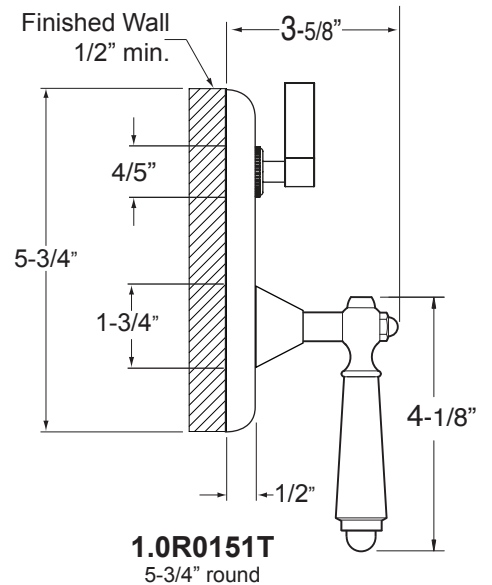

**E-Mini Therm Valve  
Remote Thermostatic Valve  
with Two-Way Diverter  
18.30.292**

Features:

- Forged Brass Construction
- Adjustable Hot Limit Safety Stop with Push-In Override
- Flow capacity / Diverter - 4.5 GPM / 45 psi
- E-mini thermo cartridge - 18.30.294
- Diverter cartridge - 18.30.903

**Rough-In Leftside Cutaway View**

\*NOTE: Stem and All-Thread Tube will be sent with Handle Trim.

**Rectangle Faceplate Leftside View**

NOTE: MUST purchase Showerhead, Arm, Flange, and other options separately.

**Rough-In Top View**

\*NOTE: Stem and All-Thread Tube will be sent with Handle Trim.

**Round Faceplate Leftside View**

NOTE: Measurements are subject to change or cancellation. No responsibility is assumed for use of superseded or voided pages.