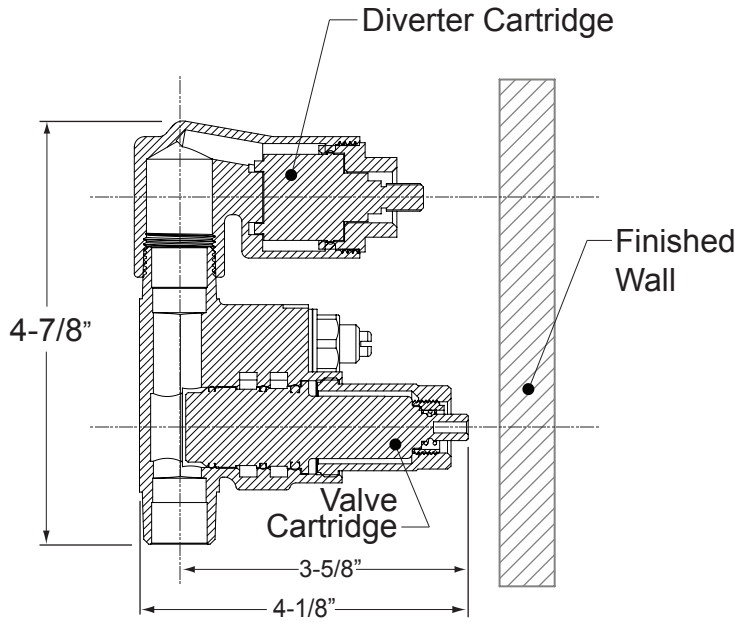

**TechData**  
**SPECIFICATIONS**

**Aria**

E-Mini Therm Valve  
Remote Thermostatic Valve  
w/Volume Control  
18.30.291

NOTE: MUST purchase Showerhead, Arm, Flange, and other options separately.

**Aria**

**E-Mini Therm Valve  
Remote Thermostatic Valve  
with Two-Way Diverter  
18.30.292**

Features:

- Forged Brass Construction
- Adjustable Hot Limit Safety Stop with Push-In Override
- Flow capacity / Diverter - 4.5 GPM / 45 psi
- E-mini thermo cartridge - 18.30.294
- Diverter cartridge - 18.30.903

**Rough-In Leftside Cutaway View**

\*NOTE: Stem and All-Thread Tube will be sent with Handle Trim.

**Rectangle Faceplate Leftside View**

NOTE: MUST purchase Showerhead, Arm, Flange, and other options separately.

**Rough-In Top View**

\*NOTE: Stem and All-Thread Tube will be sent with Handle Trim.

**Round Faceplate Leftside View**

NOTE: Measurements are subject to change or cancellation. No responsibility is assumed for use of superseded or voided pages.