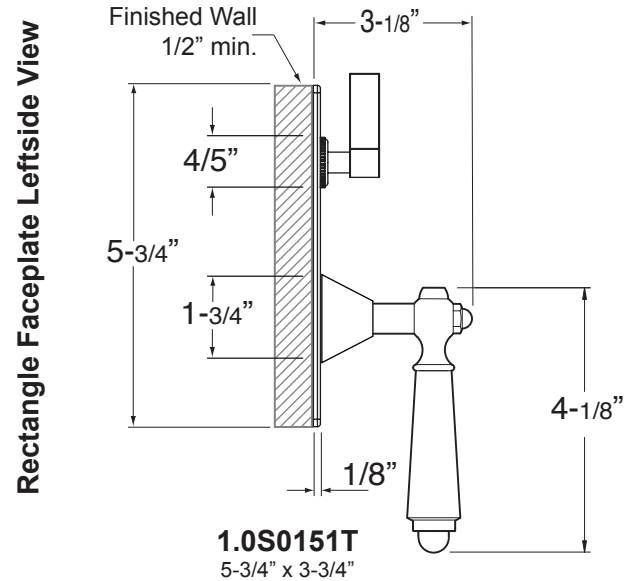

\*NOTE: Stem and All-Thread Tube will be sent with Handle Trim.

\*NOTE: Stem and All-Thread Tube will be sent with Handle Trim.

NOTE: Measurements are subject to change or cancellation. No responsibility is assumed for use of superseded or voided pages.

**TechData**  
**SPECIFICATIONS**

**Aria**

E-Mini Therm Valve  
Remote Thermostatic Valve  
w/Volume Control  
18.30.291

NOTE: MUST purchase Showerhead, Arm, Flange, and other options separately.

**Aria**

**E-Mini Therm Valve  
Remote Thermostatic Valve  
with Two-Way Diverter  
18.30.292**

Features:

- Forged Brass Construction
- Adjustable Hot Limit Safety Stop with Push-In Override
- Flow capacity / Diverter - 4.5 GPM / 45 psi
- E-mini thermo cartridge - 18.30.294
- Diverter cartridge - 18.30.903

**Rough-In Top View**

\*NOTE: Stem and All-Thread Tube will be sent with Handle Trim.

**Round Faceplate Leftside View**

NOTE: Measurements are subject to change or cancellation. No responsibility is assumed for use of superseded or voided pages.