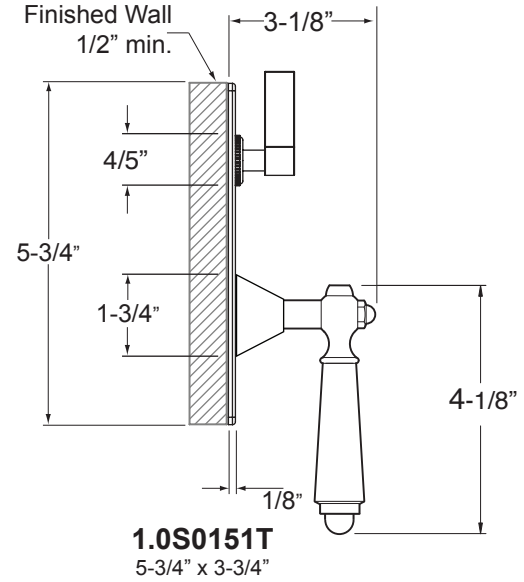

**TechData**  
**SPECIFICATIONS**

**Aria**

E-Mini Therm Valve  
Remote Thermostatic Valve  
w/Volume Control  
18.30.291

NOTE: MUST purchase Showerhead, Arm, Flange, and other options separately.

**Aria**

**E-Mini Therm Valve  
Remote Thermostatic Valve  
with Two-Way Diverter  
18.30.292**

Features:

- Forged Brass Construction
- Adjustable Hot Limit Safety Stop with Push-In Override
- Flow capacity / Diverter - 4.5 GPM / 45 psi
- E-mini thermo cartridge - 18.30.294
- Diverter cartridge - 18.30.903

**Rough-In Leftside Cutaway View**

\*NOTE: Stem and All-Thread Tube will be sent with Handle Trim.

**Rectangle Faceplate Leftside View**

NOTE: MUST purchase Showerhead, Arm, Flange, and other options separately.

**Rough-In Top View**

\*NOTE: Stem and All-Thread Tube will be sent with Handle Trim.

**Round Faceplate Leftside View**

NOTE: Measurements are subject to change or cancellation. No responsibility is assumed for use of superseded or voided pages.