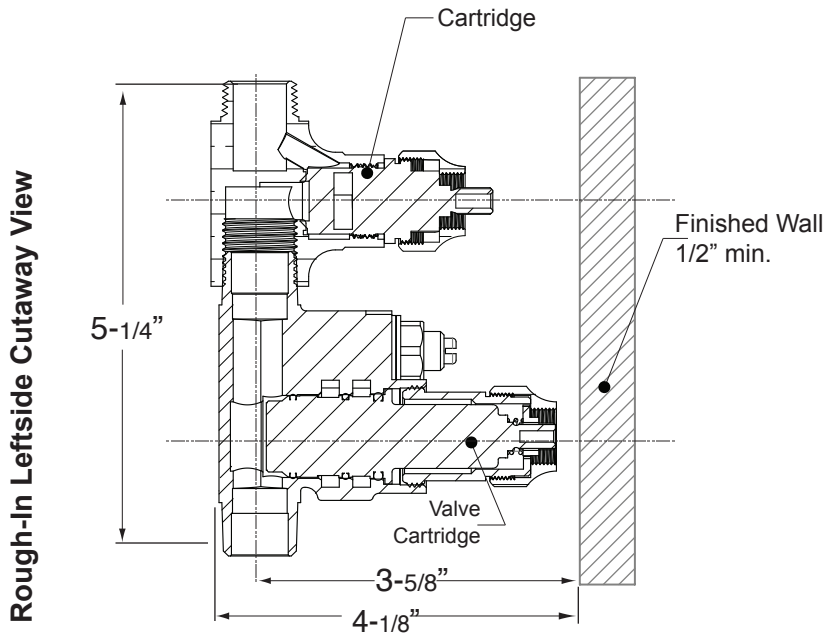

Features:

- Forged Brass Construction
- Adjustable Hot Limit Safety Stop with Push-In Override
- Thermostatic valve cartridge: 18.30.294
- Cartridge: 18.30.903

• NOTE: Leave cap on the out port to modify to 18.30.291

\*NOTE: Stem and All-Thread Tube will be sent with Handle Trim.

\*NOTE: Stem and All-Thread Tube will be sent with Handle Trim.

NOTE: Measurements are subject to change or cancellation. No responsibility is assumed for use of superseded or voided pages.

**E-Mini Therm Valve  
Remote Thermostatic Valve  
with Two-Way Diverter  
18.30.292**

Features:

- Forged Brass Construction
- Adjustable Hot Limit Safety Stop with Push-In Override
- Flow capacity / Diverter - 4.5 GPM / 45 psi
- E-mini thermo cartridge - 18.30.294
- Diverter cartridge - 18.30.903

**Rough-In Leftside Cutaway View**

\*NOTE: Stem and All-Thread Tube will be sent with Handle Trim.

**Rectangle Faceplate Leftside View**

NOTE: MUST purchase Showerhead, Arm, Flange, and other options separately.