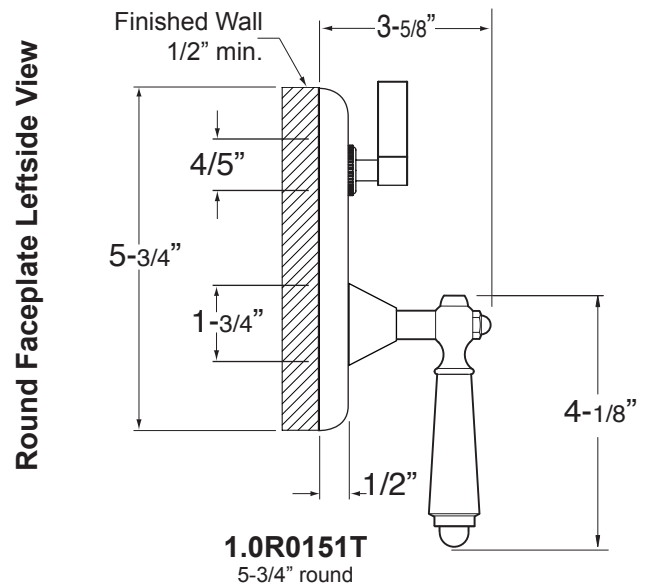

\*NOTE: Stem and All-Thread Tube will be sent with Handle Trim.

\*NOTE: Stem and All-Thread Tube will be sent with Handle Trim.

NOTE: Measurements are subject to change or cancellation. No responsibility is assumed for use of superseded or voided pages.

**TechData**  
**SPECIFICATIONS**

**Aria**

E-Mini Therm Valve  
Remote Thermostatic Valve  
w/Volume Control  
18.30.291

NOTE: MUST purchase Showerhead, Arm, Flange, and other options separately.

**Aria**

**E-Mini Therm Valve  
Remote Thermostatic Valve  
with Two-Way Diverter  
18.30.292**

Features:

- Forged Brass Construction
- Adjustable Hot Limit Safety Stop with Push-In Override
- Flow capacity / Diverter - 4.5 GPM / 45 psi
- E-mini thermo cartridge - 18.30.294
- Diverter cartridge - 18.30.903

**Rough-In Top View**

\*NOTE: Stem and All-Thread Tube will be sent with Handle Trim.

**Round Faceplate Leftside View**

NOTE: Measurements are subject to change or cancellation. No responsibility is assumed for use of superseded or voided pages.