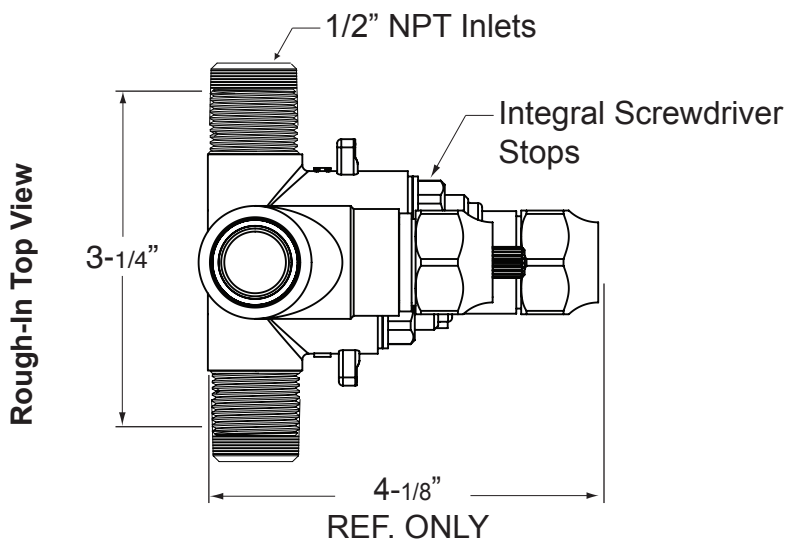

Features:

- Forged Brass Construction
- Adjustable Hot Limit Safety Stop with Push-In Override
- Thermostatic valve cartridge: 18.30.294
- Cartridge: 18.30.903

• NOTE: Leave cap on the out port to modify to 18.30.291

\*NOTE: Stem and All-Thread Tube will be sent with Handle Trim.

\*NOTE: Stem and All-Thread Tube will be sent with Handle Trim.

NOTE: Measurements are subject to change or cancellation. No responsibility is assumed for use of superseded or voided pages.

**E-Mini Therm Valve  
Remote Thermostatic Valve  
with Two-Way Diverter  
18.30.292**

Features:

- Forged Brass Construction
- Adjustable Hot Limit Safety Stop with Push-In Override
- Flow capacity / Diverter - 4.5 GPM / 45 psi
- E-mini thermo cartridge - 18.30.294
- Diverter cartridge - 18.30.903

**Rough-In Leftside Cutaway View**

\*NOTE: Stem and All-Thread Tube will be sent with Handle Trim.

**Rectangle Faceplate Leftside View**

NOTE: MUST purchase Showerhead, Arm, Flange, and other options separately.