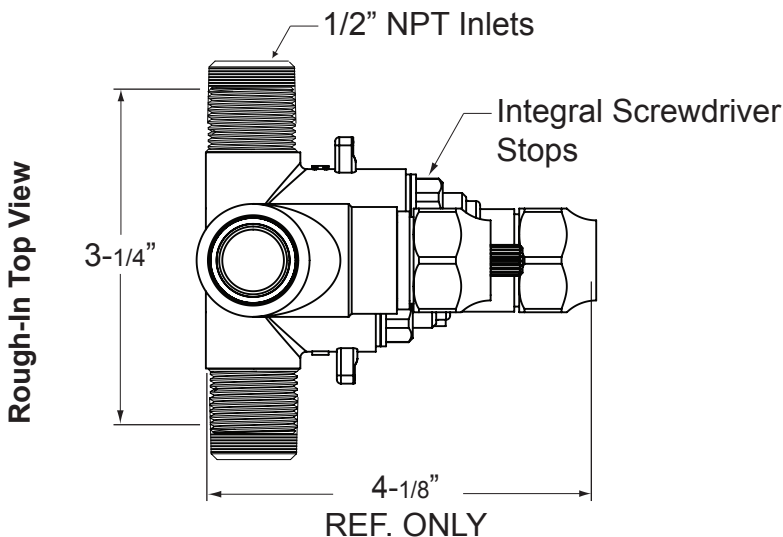

Features:

- Forged Brass Construction
- Adjustable Hot Limit Safety Stop with Push-In Override
- Thermostatic valve cartridge: 18.30.294
- Cartridge: 18.30.903

• NOTE: Leave cap on the out-port to modify to 18.30.291

\*NOTE: Stem and All-Thread Tube will be sent with Handle Trim.

\*NOTE: Stem and All-Thread Tube will be sent with Handle Trim.

NOTE: Measurements are subject to change or cancellation. No responsibility is assumed for use of superseded or voided pages.

Features:

- Forged Brass Construction
- Adjustable Hot Limit Safety Stop with Push-In Override
- Flow capacity / Diverter - 4.5 GPM / 45 psi
- E-Mini Thermo Cartridge 18.30.294
- Diverter cartridge 18.30.903

**1.0S7451T**  
5-3/4" x 3-3/4"

NOTE: MUST purchase Showerhead, Arm, Flange, and other options separately.

Rough-In Top View

\*NOTE: Stem and All-Thread Tube will be sent with Handle Trim.

Round Faceplate Leftside View