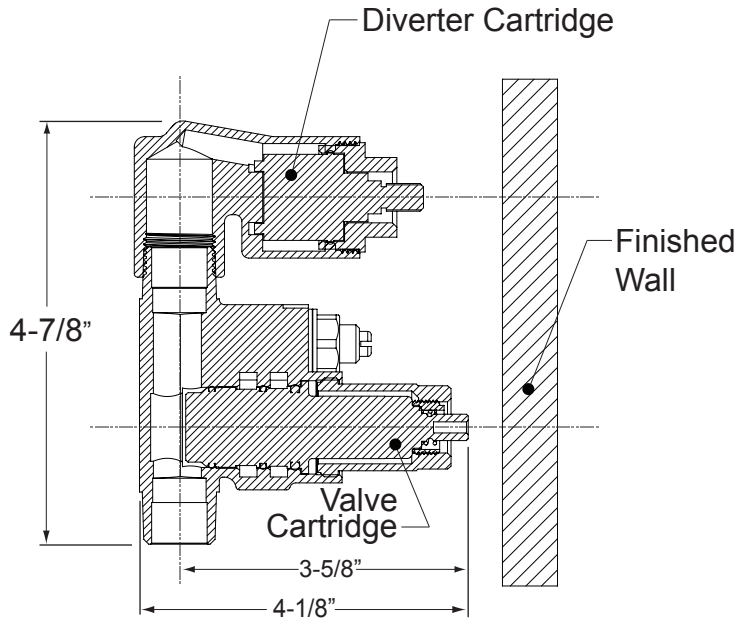

Features:

- Forged Brass Construction
- Adjustable Hot Limit Safety Stop with Push-In Override
- Flow capacity / Diverter - 4.5 GPM / 45 psi
- E-Mini Thermo Cartridge 18.30.294
- Diverter cartridge 18.30.903

## SPECIFICATIONS

# Valencia

E-Mini Therm Valve  
Remote Thermostatic Valve  
with Two-Way Diverter  
18.30.292

Rough-In Leftside Cutaway View

\*NOTE: Stem and All-Thread Tube will be sent with Handle Trim.

Rectangle Faceplate Leftside View

**1.0S7451T**  
5-3/4" x 3-3/4"

NOTE: MUST purchase Showerhead, Arm, Flange, and other options separately.

Rough-In Top View

\*NOTE: Stem and All-Thread Tube will be sent with Handle Trim.

Round Faceplate Leftside View