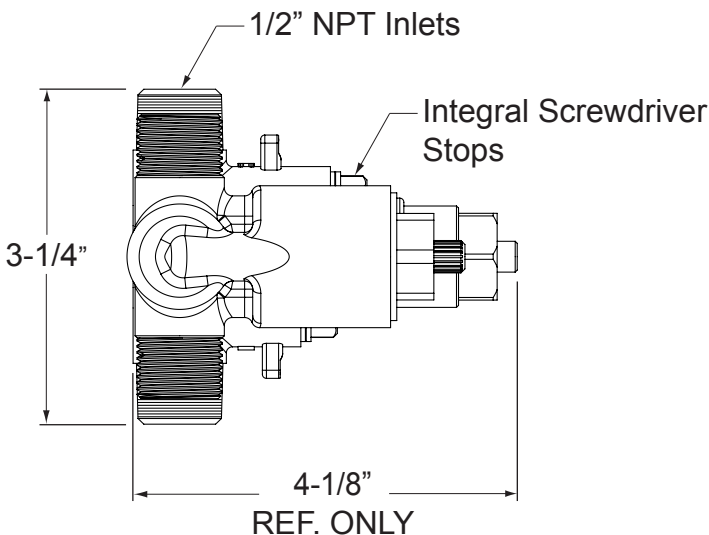

## SPECIFICATIONS

# Valencia

E-Mini Therm Valve  
Remote Thermostatic Valve  
with Two-Way Diverter  
18.30.292

Rough-In Leftside Cutaway View

\*NOTE: Stem and All-Thread Tube will be sent with Handle Trim.

Rectangle Faceplate Leftside View

**1.0S7451T**  
5-3/4" x 3-3/4"

NOTE: MUST purchase Showerhead, Arm, Flange, and other options separately.

Rough-In Top View

\*NOTE: Stem and All-Thread Tube will be sent with Handle Trim.

Round Faceplate Leftside View