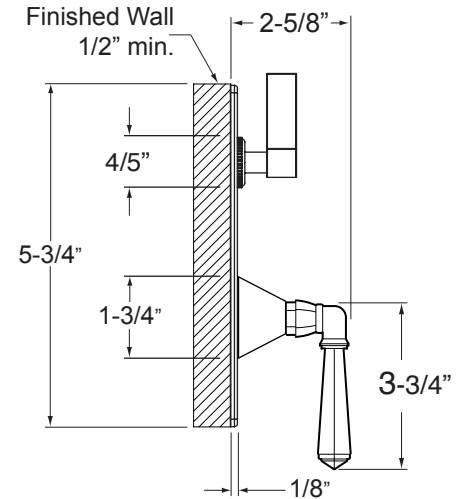

## SPECIFICATIONS

# Valencia

E-Mini Therm Valve  
Remote Thermostatic Valve  
with Two-Way Diverter  
18.30.292

Rough-In Leftside Cutaway View

\*NOTE: Stem and All-Thread Tube will be sent with Handle Trim.

Rectangle Faceplate Leftside View

**1.0S7451T**  
5-3/4" x 3-3/4"

NOTE: MUST purchase Showerhead, Arm, Flange, and other options separately.

Rough-In Top View

\*NOTE: Stem and All-Thread Tube will be sent with Handle Trim.

Round Faceplate Leftside View

**1.0R7451T**  
5-3/4" round

NOTE: Measurements are subject to change or cancellation. No responsibility is assumed for use of superseded or voided pages.