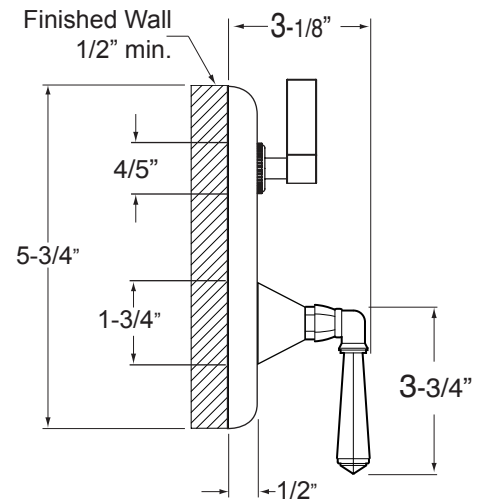

## SPECIFICATIONS

# Valencia

E-Mini Therm Valve  
Remote Thermostatic Valve  
with Two-Way Diverter  
18.30.292

Rough-In Leftside Cutaway View

\*NOTE: Stem and All-Thread Tube will be sent with Handle Trim.

Rectangle Faceplate Leftside View

**1.0S7451T**  
5-3/4" x 3-3/4"

NOTE: MUST purchase Showerhead, Arm, Flange, and other options separately.

Rough-In Top View

\*NOTE: Stem and All-Thread Tube will be sent with Handle Trim.

Round Faceplate Leftside View

**1.0R7451T**  
5-3/4" round

NOTE: Measurements are subject to change or cancellation. No responsibility is assumed for use of superseded or voided pages.