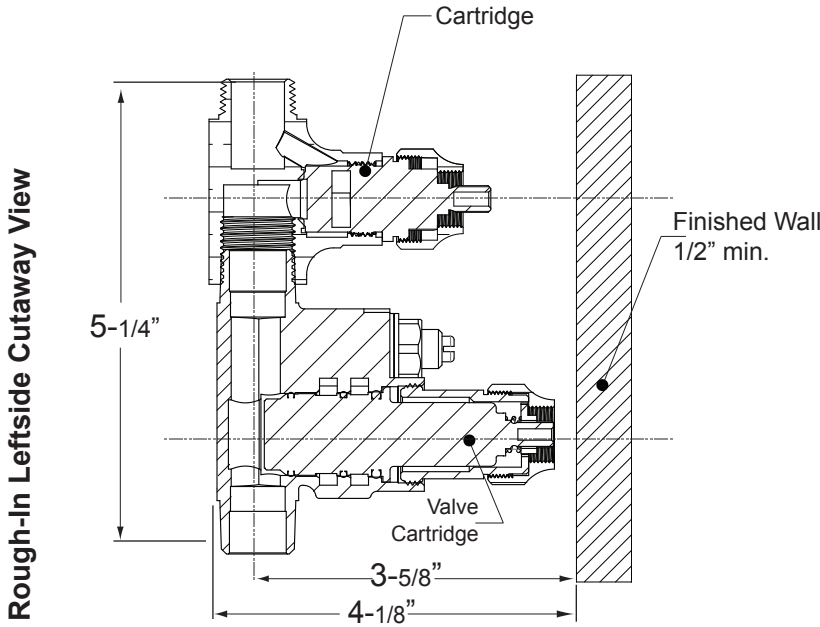

Features:

- Forged Brass Construction
- Adjustable Hot Limit Safety Stop with Push-In Override
- Thermostatic valve cartridge: 18.30.294
- Cartridge: 18.30.903

• NOTE: Leave cap on the out-port to modify to 18.30.291

\*NOTE: Stem and All-Thread Tube will be sent with Handle Trim.

\*NOTE: Stem and All-Thread Tube will be sent with Handle Trim.

NOTE: Measurements are subject to change or cancellation. No responsibility is assumed for use of superseded or voided pages.

Features:

- Forged Brass Construction
- Adjustable Hot Limit Safety Stop with Push-In Override
- Flow capacity / Diverter - 4.5 GPM / 45 psi
- E-Mini Thermo Cartridge 18.30.294
- Diverter cartridge 18.30.903

**1.0S7451T**  
5-3/4" x 3-3/4"

NOTE: MUST purchase Showerhead, Arm, Flange, and other options separately.

Rough-In Top View

\*NOTE: Stem and All-Thread Tube will be sent with Handle Trim.

Round Faceplate Leftside View