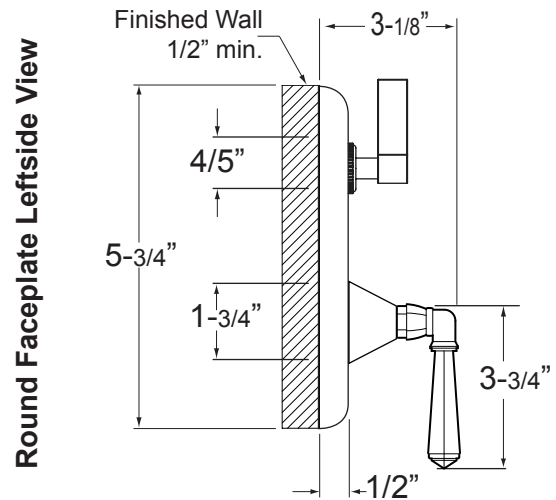

## SPECIFICATIONS

# Valencia

E-Mini Therm Valve  
Remote Thermostatic Valve  
w/Volume Control  
18.30.291

**1.0S7451T**  
5-3/4" x 3-3/4"

NOTE: MUST purchase Showerhead, Arm, Flange, and other options separately.

**1.0R7451T**  
5-3/4" round

**1.0S7451T**  
5-3/4" x 3-3/4"

NOTE: MUST purchase Showerhead, Arm, Flange, and other options separately.

Rough-In Top View

\*NOTE: Stem and All-Thread Tube will be sent with Handle Trim.

Round Faceplate Leftside View

**1.0R7451T**  
5-3/4" round

NOTE: Measurements are subject to change or cancellation. No responsibility is assumed for use of superseded or voided pages.