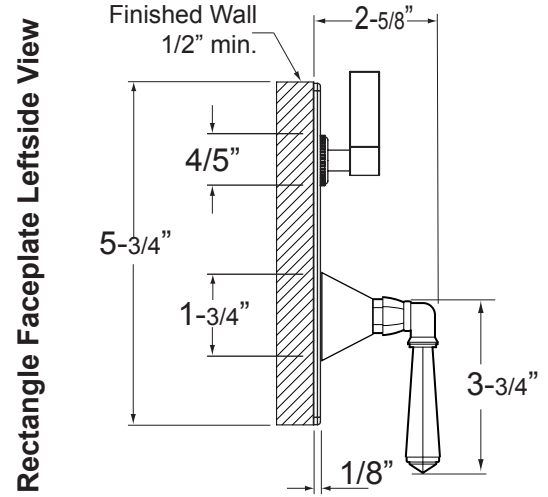

TechData

SPECIFICATIONS

Valencia

E-Mini Therm Valve
Remote Thermostatic Valve
w/Volume Control
18.30.291

1.0S7451T
5-3/4" x 3-3/4"

NOTE: MUST purchase Showerhead, Arm, Flange, and other options separately.