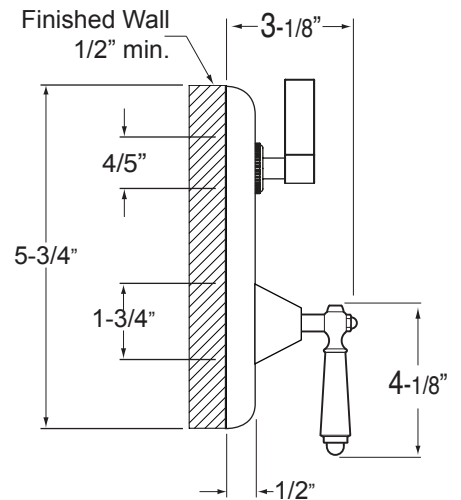

1.0S5751T
5-3/4" x 3-3/4"

NOTE: MUST purchase Showerhead, Arm, Flange, and other options separately.

1.0R5751T
5-3/4" round

NOTE: Measurements are subject to change or cancellation. No responsibility is assumed for use of superseded or voided pages.

TechData

SPECIFICATIONS

Orleans

E-Mini Therm Valve
Remote Thermostatic Valve
with Two-Way Diverter
18.30.292

Rough-In Leftside Cutaway View

*NOTE: Stem and All-Thread Tube will be sent with Handle Trim.

Rectangle Faceplate Leftside View

1.0S5751T
5-3/4" x 3-3/4"

NOTE: MUST purchase Showerhead, Arm, Flange, and other options separately.

Rough-In Top View

*NOTE: Stem and All-Thread Tube will be sent with Handle Trim.

Round Faceplate Leftside View

1.0R5751T
5-3/4" round

NOTE: Measurements are subject to change or cancellation. No responsibility is assumed for use of superseded or voided pages.