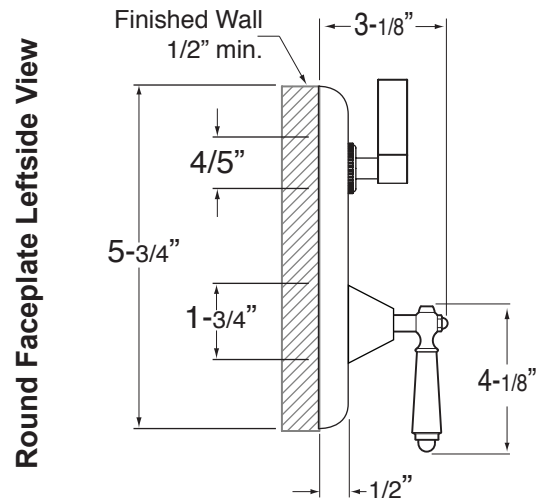

*NOTE: Stem and All-Thread Tube will be sent with Handle Trim.

*NOTE: Stem and All-Thread Tube will be sent with Handle Trim.

TechData

SPECIFICATIONS

Orleans

E-Mini Therm Valve
Remote Thermostatic Valve
w/Volume Control
18.30.291

1.0S5751T
5-3/4" x 3-3/4"

NOTE: MUST purchase Showerhead, Arm, Flange, and other options separately.

1.0R5751T
5-3/4" round

NOTE: Measurements are subject to change or cancellation. No responsibility is assumed for use of superseded or voided pages.

1.0S5751T
5-3/4" x 3-3/4"

NOTE: MUST purchase Showerhead, Arm, Flange, and other options separately.

Rough-In Top View

*NOTE: Stem and All-Thread Tube will be sent with Handle Trim.

Round Faceplate Leftside View

1.0R5751T
5-3/4" round

NOTE: Measurements are subject to change or cancellation. No responsibility is assumed for use of superseded or voided pages.