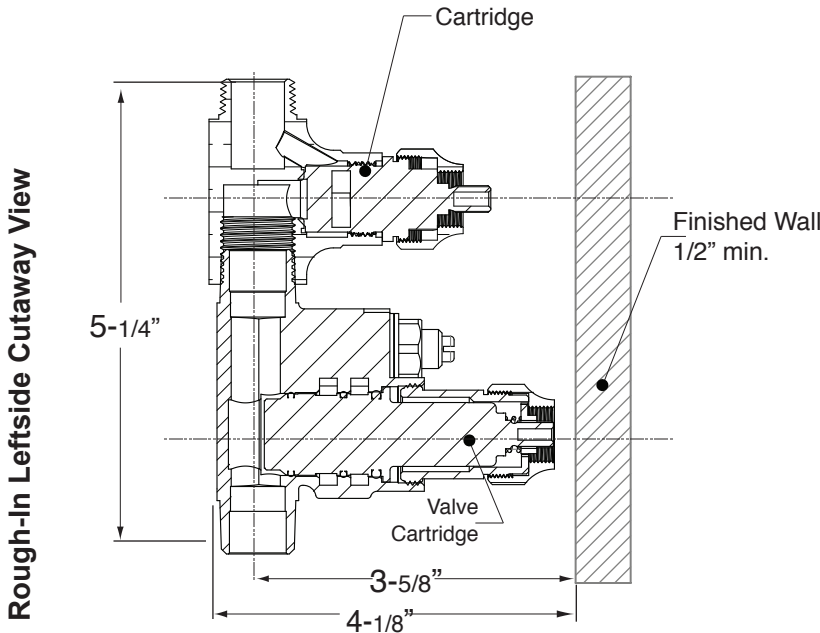

Features:

- Forged Brass Construction
- Adjustable Hot Limit Safety Stop with Push-In Override
- Thermostatic valve cartridge: 18.30.294
- Cartridge: 18.30.903

• NOTE: Note leave cap on the out-port to modify to 18.30.291

*NOTE: Stem and All-Thread Tube will be sent with Handle Trim.

*NOTE: Stem and All-Thread Tube will be sent with Handle Trim.

TechData

SPECIFICATIONS

Orleans

E-Mini Therm Valve
Remote Thermostatic Valve
w/Volume Control
18.30.291

1.0S5751T
5-3/4" x 3-3/4"

NOTE: MUST purchase Showerhead, Arm, Flange, and other options separately.

1.0R5751T
5-3/4" round

NOTE: Measurements are subject to change or cancellation. No responsibility is assumed for use of superseded or voided pages.

Features:

- Forged Brass Construction
- Adjustable Hot Limit Safety Stop with Push-In Override
- Flow capacity / Diverter - 4.5 GPM / 45 psi
- E-mini thermo cartridge 18.30.294
- Diverter cartridge 18.30.903