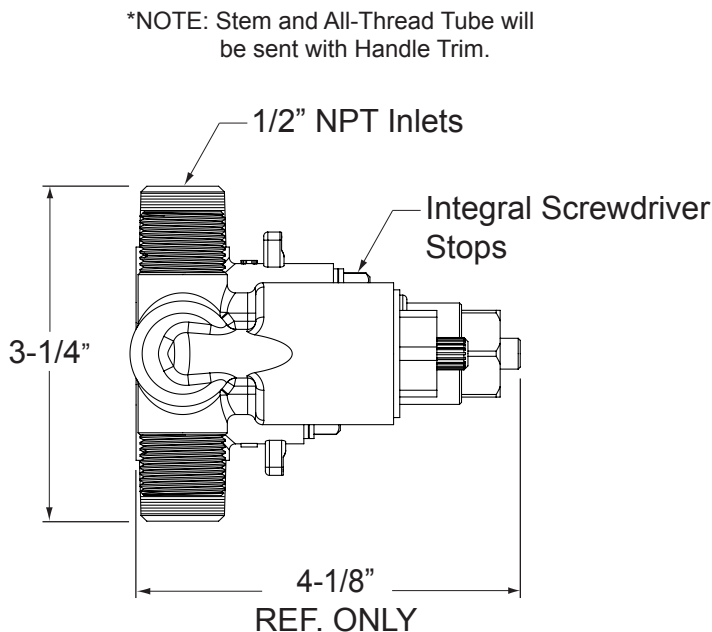

Features:

- Forged Brass Construction
- Adjustable Hot Limit Safety Stop with Push-In Override
- Flow capacity / Diverter - 4.5 GPM / 45 psi
- E-mini thermo cartridge 18.30.294
- Diverter cartridge 18.30.903

TechData

SPECIFICATIONS

Orleans

E-Mini Therm Valve
Remote Thermostatic Valve
with Two-Way Diverter
18.30.292

Rough-In Leftside Cutaway View

*NOTE: Stem and All-Thread Tube will be sent with Handle Trim.

Rectangle Faceplate Leftside View

1.0S5751T
5-3/4" x 3-3/4"

NOTE: MUST purchase Showerhead, Arm, Flange, and other options separately.

Rough-In Top View

*NOTE: Stem and All-Thread Tube will be sent with Handle Trim.

Round Faceplate Leftside View

1.0R5751T
5-3/4" round

NOTE: Measurements are subject to change or cancellation. No responsibility is assumed for use of superseded or voided pages.