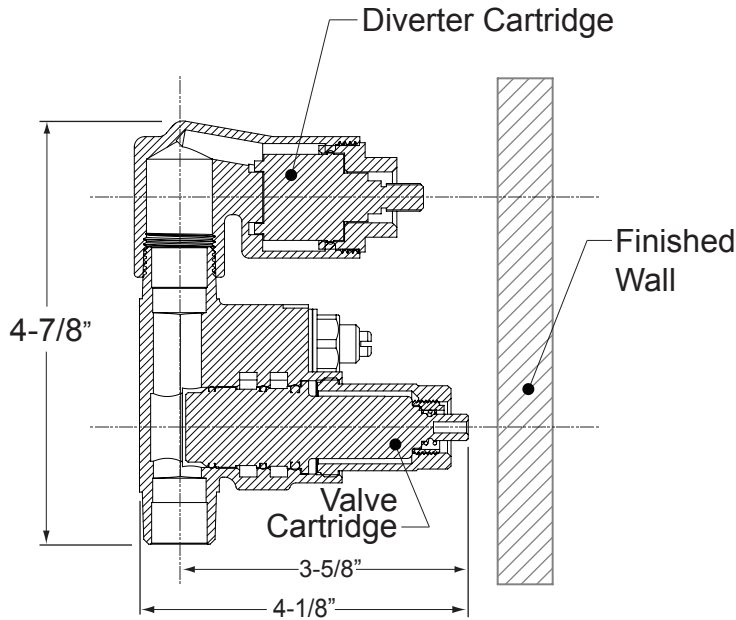

1.0S5751T
5-3/4" x 3-3/4"

NOTE: MUST purchase Showerhead, Arm, Flange, and other options separately.

1.0R5751T
5-3/4" round

NOTE: Measurements are subject to change or cancellation. No responsibility is assumed for use of superseded or voided pages.

Features:

- Forged Brass Construction
- Adjustable Hot Limit Safety Stop with Push-In Override
- Flow capacity / Diverter - 4.5 GPM / 45 psi
- E-mini thermo cartridge 18.30.294
- Diverter cartridge 18.30.903

TechData

SPECIFICATIONS

Orleans

E-Mini Therm Valve
Remote Thermostatic Valve
with Two-Way Diverter
18.30.292

Rough-In Leftside Cutaway View

*NOTE: Stem and All-Thread Tube will be sent with Handle Trim.

Rectangle Faceplate Leftside View

1.0S5751T
5-3/4" x 3-3/4"

NOTE: MUST purchase Showerhead, Arm, Flange, and other options separately.

Rough-In Top View

*NOTE: Stem and All-Thread Tube will be sent with Handle Trim.

Round Faceplate Leftside View