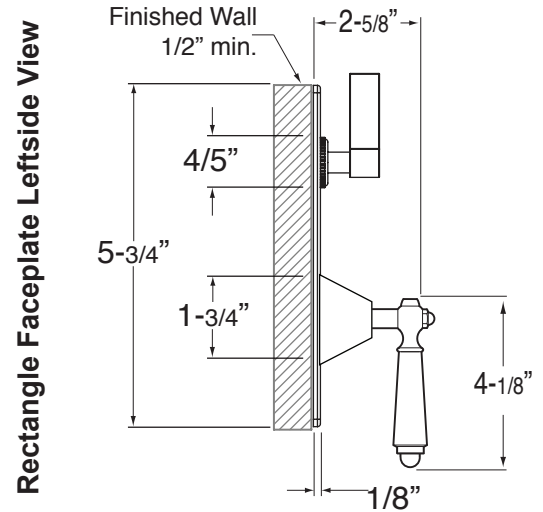

*NOTE: Stem and All-Thread Tube will be sent with Handle Trim.

*NOTE: Stem and All-Thread Tube will be sent with Handle Trim.

TechData

SPECIFICATIONS

Orleans

E-Mini Therm Valve
Remote Thermostatic Valve
w/Volume Control
18.30.291

1.0S5751T
5-3/4" x 3-3/4"

NOTE: MUST purchase Showerhead, Arm, Flange, and other options separately.

1.0R5751T
5-3/4" round

NOTE: Measurements are subject to change or cancellation. No responsibility is assumed for use of superseded or voided pages.

TechData

SPECIFICATIONS

Orleans

E-Mini Therm Valve
Remote Thermostatic Valve
with Two-Way Diverter
18.30.292

Rough-In Leftside Cutaway View

*NOTE: Stem and All-Thread Tube will be sent with Handle Trim.

Rectangle Faceplate Leftside View

1.0S5751T
5-3/4" x 3-3/4"

NOTE: MUST purchase Showerhead, Arm, Flange, and other options separately.

Rough-In Top View

*NOTE: Stem and All-Thread Tube will be sent with Handle Trim.

Round Faceplate Leftside View