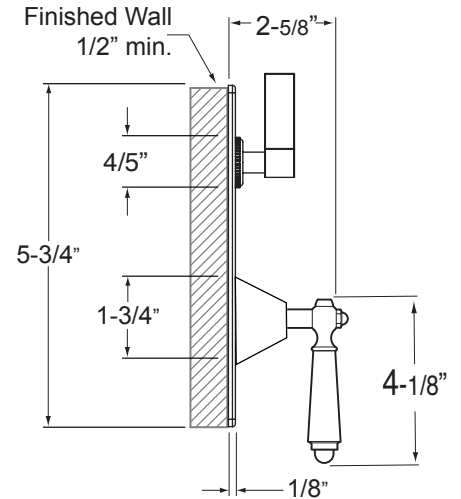

1.0S5751T
5-3/4" x 3-3/4"

NOTE: MUST purchase Showerhead, Arm, Flange, and other options separately.

1.0R5751T
5-3/4" round

NOTE: Measurements are subject to change or cancellation. No responsibility is assumed for use of superseded or voided pages.

TechData

SPECIFICATIONS

Orleans

E-Mini Therm Valve
Remote Thermostatic Valve
with Two-Way Diverter
18.30.292

Rough-In Leftside Cutaway View

*NOTE: Stem and All-Thread Tube will be sent with Handle Trim.

Rectangle Faceplate Leftside View

1.0S5751T
5-3/4" x 3-3/4"

NOTE: MUST purchase Showerhead, Arm, Flange, and other options separately.

Rough-In Top View

*NOTE: Stem and All-Thread Tube will be sent with Handle Trim.

Round Faceplate Leftside View

1.0R5751T
5-3/4" round

NOTE: Measurements are subject to change or cancellation. No responsibility is assumed for use of superseded or voided pages.