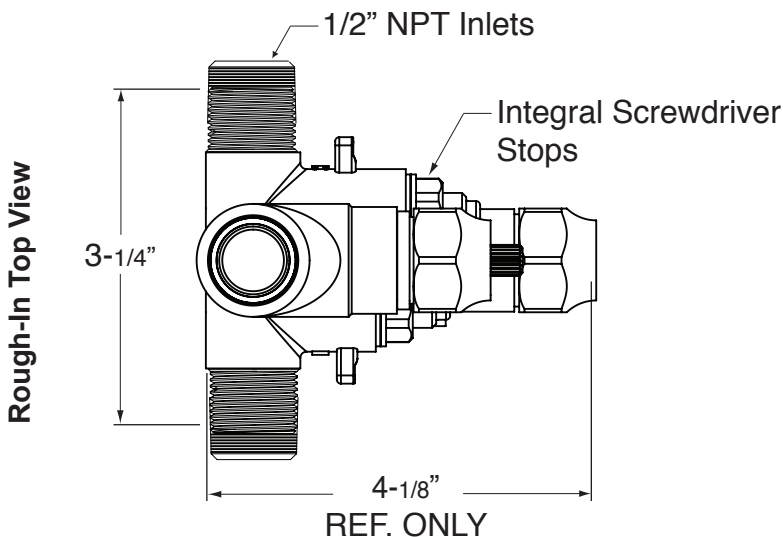

Features:

- Forged Brass Construction
- Adjustable Hot Limit Safety Stop with Push-In Override
- Thermostatic valve cartridge: 18.30.294
- Cartridge: 18.30.903

• NOTE: Note leave cap on the out-port to modify to 18.30.291

*NOTE: Stem and All-Thread Tube will be sent with Handle Trim.

*NOTE: Stem and All-Thread Tube will be sent with Handle Trim.

TechData

SPECIFICATIONS

Orleans

E-Mini Therm Valve
Remote Thermostatic Valve
w/Volume Control
18.30.291

1.0S5751T
5-3/4" x 3-3/4"

NOTE: MUST purchase Showerhead, Arm, Flange, and other options separately.

1.0R5751T
5-3/4" round

NOTE: Measurements are subject to change or cancellation. No responsibility is assumed for use of superseded or voided pages.

Features:

- Forged Brass Construction
- Adjustable Hot Limit Safety Stop with Push-In Override
- Flow capacity / Diverter - 4.5 GPM / 45 psi
- E-mini thermo cartridge 18.30.294
- Diverter cartridge 18.30.903