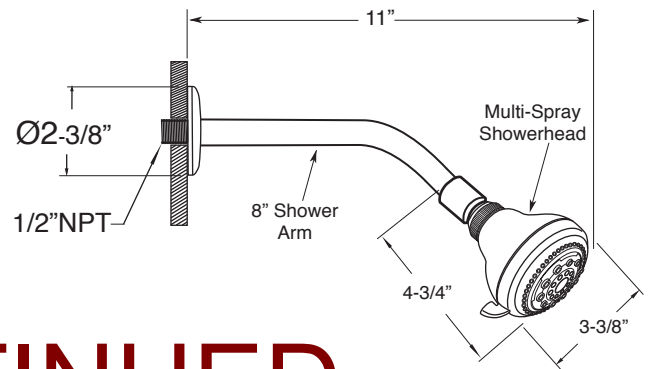

Features:

- Forged brass construction
- Ceramic disk valve cartridge 18.30.865
- Adjustable hot limit safety stop
- Reversible cartridge
- 5.6 GPM @ 45 PSI

Pressure Balance Shower Set  
1.006364

(1.006364T - Trim Only)

Cutaway View

**DISCONTINUED**

Top View

Note: Measurements are subject to change or cancellation. No responsibility is assumed for use of superseded or voided pages.