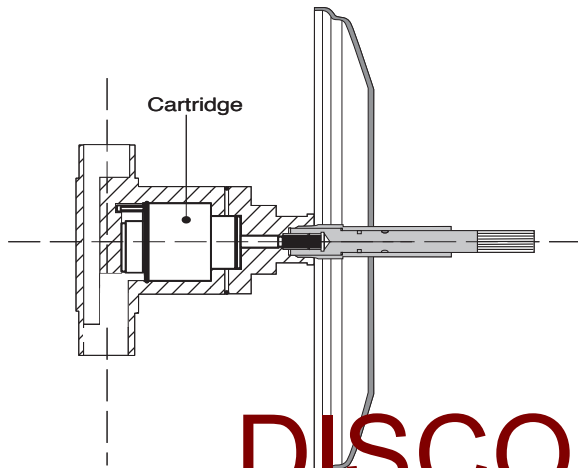

Features:

- Forged brass construction
- Ceramic disk valve cartridge 18.30.865
- Adjustable hot limit safety stop
- Reversible cartridge
- 5.6 GPM @ 45 PSI

Pressure Balance Shower Set  
1.006364

(1.006364T - Trim Only)

Cutaway View

**DISCONTINUED**

Top View

Note: Measurements are subject to change or cancellation. No responsibility is assumed for use of superseded or voided pages.