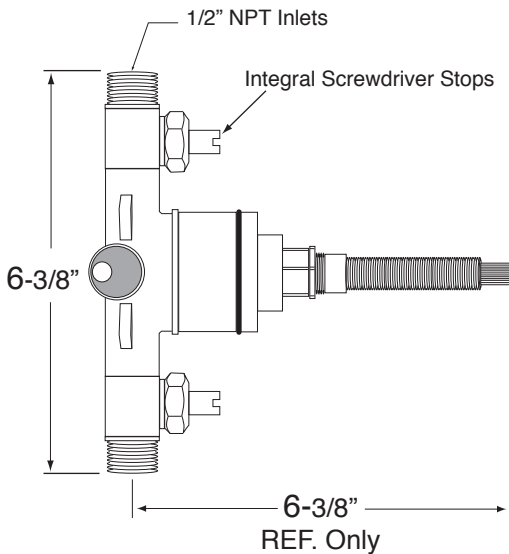

Features:

- Forged brass construction
- Ceramic disk valve cartridge 18.30.865
- Adjustable hot limit safety stop
- Reversible cartridge
- 5.6 GPM @ 45 PSI

Pressure Balance Shower Set  
1.006364

(1.006364T - Trim Only)

Cutaway View

**DISCONTINUED**

Top View

Note: Measurements are subject to change or cancellation. No responsibility is assumed for use of superseded or voided pages.