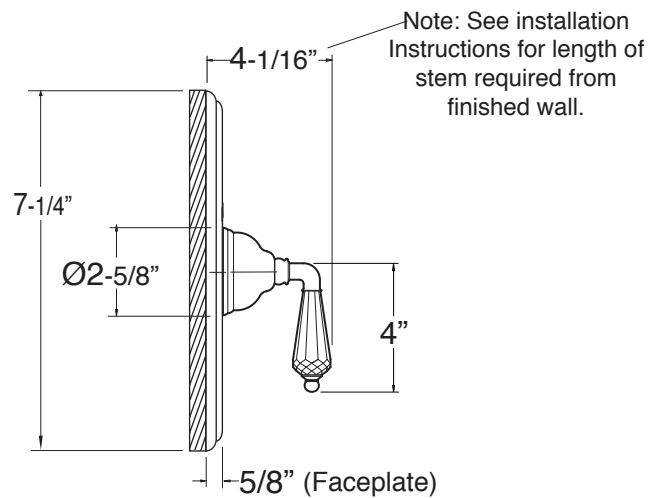

Features:

- Forged brass construction
- Ceramic disk valve cartridge 18.30.865
- Adjustable hot limit safety stop
- Reversible cartridge
- 5.6 GPM @ 45 PSI

Pressure Balance Shower Set  
1.006364

(1.006364T - Trim Only)

Cutaway View

**DISCONTINUED**

Top View

Note: Measurements are subject to change or cancellation. No responsibility is assumed for use of superseded or voided pages.