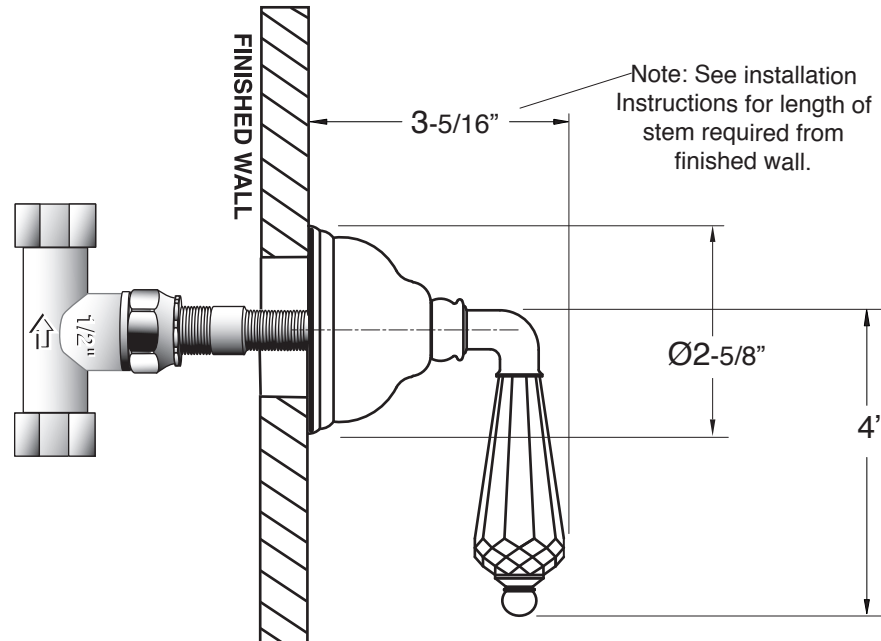

DISCONTINUED

Trim Only
Portofino
1.006387T

Trim used with the following Valves:

- 18.30.020 - 1/2" Volume Control - 16 pt.....Replacement cartridge:
18.30.036
- 18.30.023 - 3/4" Volume Control - 16 pt.....Replacement cartridge:
18.30.011
- 18.30.255 - 3 port In-wall Diverter - 16 pt.....Replacement cartridge:
18.30.259
- 18.30.253 - 4 port In-wall Diverter - 16 pt.....Replacement cartridge:
18.30.257

Note: Measurements are subject to change or cancellation. No responsibility is assumed for use of superseded or voided pages.