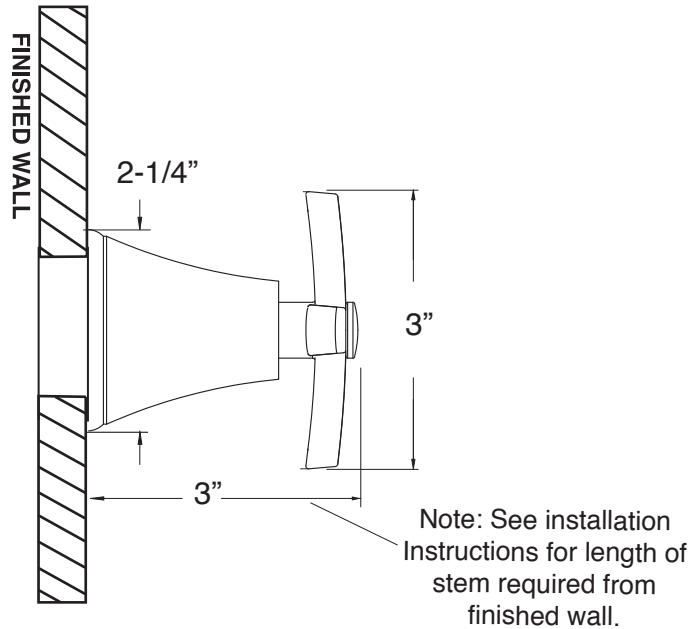

TechData

SPECIFICATIONS

Trim for Wall Valve

Trim Only

Lira

1.008287T

Trim used with the following Valves:

- 18.30.020 - 1/2" Volume Control - 16 pt.....Replacement cartridge: 18.30.036
- 18.30.023 - 3/4" Volume Control - 16 pt.....Replacement cartridge: 18.30.011
- 18.30.255 - 3 port In-wall Diverter - 16 pt.....Replacement cartridge: 18.30.259
- 18.30.253 - 4 port In-wall Diverter - 16 pt.....Replacement cartridge: 18.30.257

- 78.30.020 - 1/2" Volume Control - 20 pt.....Replacement cartridge: 18.30.036
- 78.30.023 - 1/2" Volume Control - 20 pt.....Replacement cartridge: 18.30.011
- 78.30.255 - 3 port In-wall Diverter - 20 pt.....Replacement cartridge: 18.30.259
- 78.30.253 - 4 port In-wall Diverter - 20 pt.....Replacement cartridge: 18.30.257

Note: Measurements are subject to change or cancellation. No responsibility is assumed for use of superseded or voided pages.