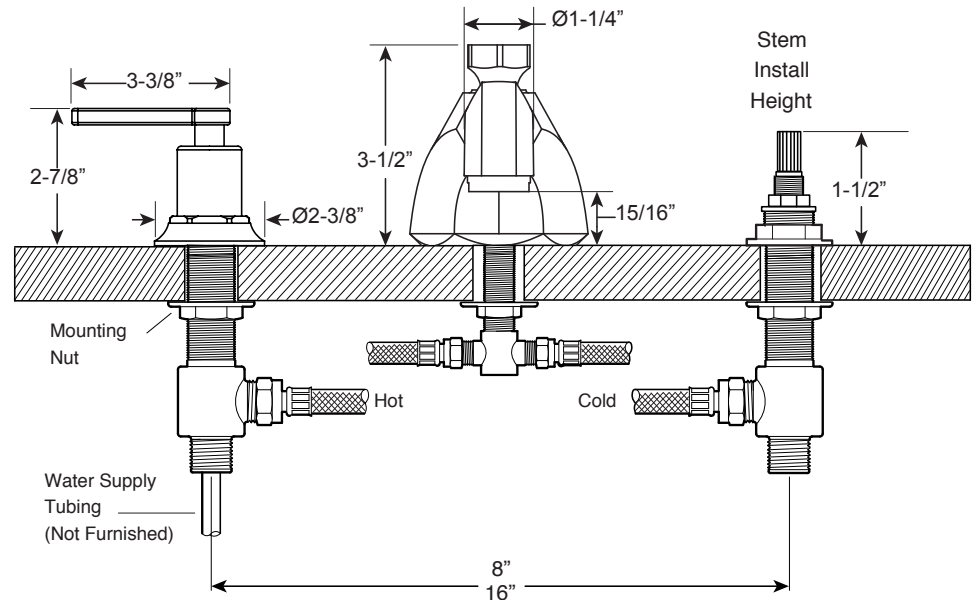

FEATURES:

- All brass construction.
- Flexible hoses designed to be installed on 8" to 16" centers.
- Includes soft touch drain assembly 18.11.052
- 20pt. 1/4-turn ceramic disc valve cartridge.
- Standard aerator is limited to 1.2 gpm.
- Available in all finishes. Warranty varies according to finish selection.

310 Series Widespread Lavatory Set with Tribeca Handles

1.312908

20 pt. Replacement Cartridge Part #s

HOT: 18.30.036
COLD: 18.30.035

Soft Touch Drain
Assembly P/N: 18.11.052

NOTE: Spout and valves install through 1-1/4" diameter holes