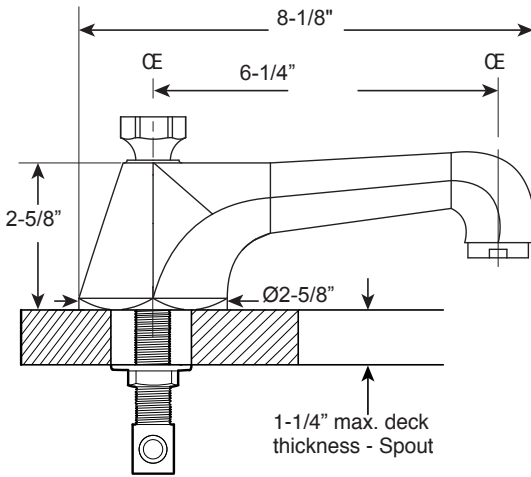

FEATURES:

- All brass construction.
- Flexible hoses designed to be installed on 8" to 16" centers.
- Includes soft touch drain assembly 18.11.052
- 20pt. 1/4-turn ceramic disc valve cartridge.
- Standard aerator is limited to 1.2 gpm.
- Available in all finishes. Warranty varies according to finish selection.

310 Series Widespread Lavatory Set with Tribeca Handles

1.312908

20 pt. Replacement Cartridge Part #s

HOT: 18.30.036
COLD: 18.30.035

Soft Touch Drain
Assembly P/N: 18.11.052

NOTE: Spout and valves install through 1-1/4" diameter holes