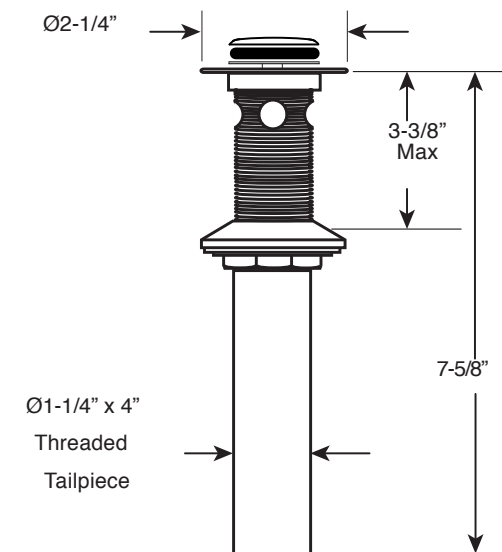

FEATURES:

- All brass construction.
- Flexible hoses designed to be installed on 8" to 16" centers.
- Includes soft touch drain assembly 18.11.052
- 20pt. 1/4-turn ceramic disc valve cartridge.
- Standard aerator is limited to 1.2 gpm.
- Available in all finishes. Warranty varies according to finish selection.

310 Series Widespread Lavatory Set with Tribeca Handles

1.312908

20 pt. Replacement Cartridge Part #s

HOT: 18.30.036
COLD: 18.30.035

Soft Touch Drain
Assembly P/N: 18.11.052

NOTE: Spout and valves install through 1-1/4" diameter holes