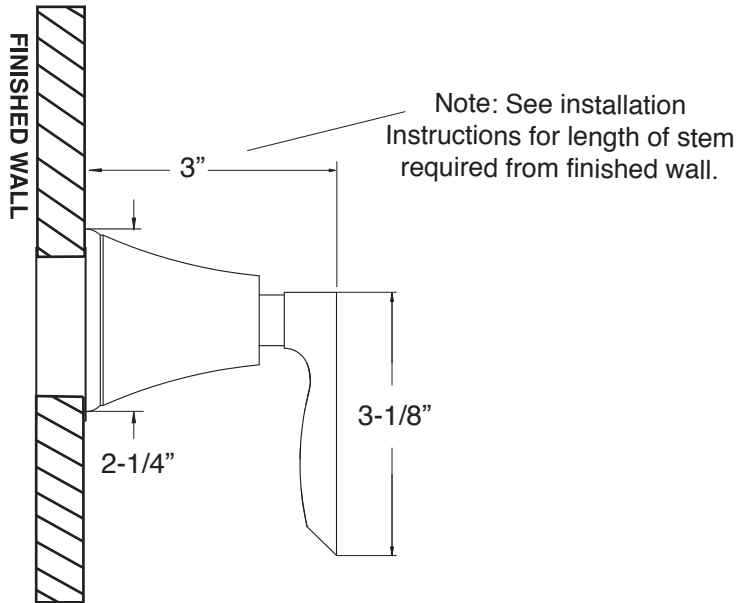

Trim Only

**Lisse**

1.008387T

**Trim used with the following Valves:**

- 18.30.020 - 1/2" Volume Control - 16 pt.....Replacement cartridge: 18.30.036
- 18.30.023 - 3/4" Volume Control - 16 pt.....Replacement cartridge: 18.30.011
- 18.30.255 - 3 port In-wall Diverter - 16 pt.....Replacement cartridge: 18.30.259
- 18.30.253 - 4 port In-wall Diverter - 16 pt.....Replacement cartridge: 18.30.257
  
- 78.30.020 - 1/2" Volume Control - 20 pt.....Replacement cartridge: 18.30.036
- 78.30.023 - 1/2" Volume Control - 20 pt.....Replacement cartridge: 18.30.011
- 78.30.255 - 3 port In-wall Diverter - 20 pt.....Replacement cartridge: 18.30.259
- 78.30.253 - 4 port In-wall Diverter - 20 pt.....Replacement cartridge: 18.30.257

Note: Measurements are subject to change or cancellation. No responsibility is assumed for use of superseded or voided pages.