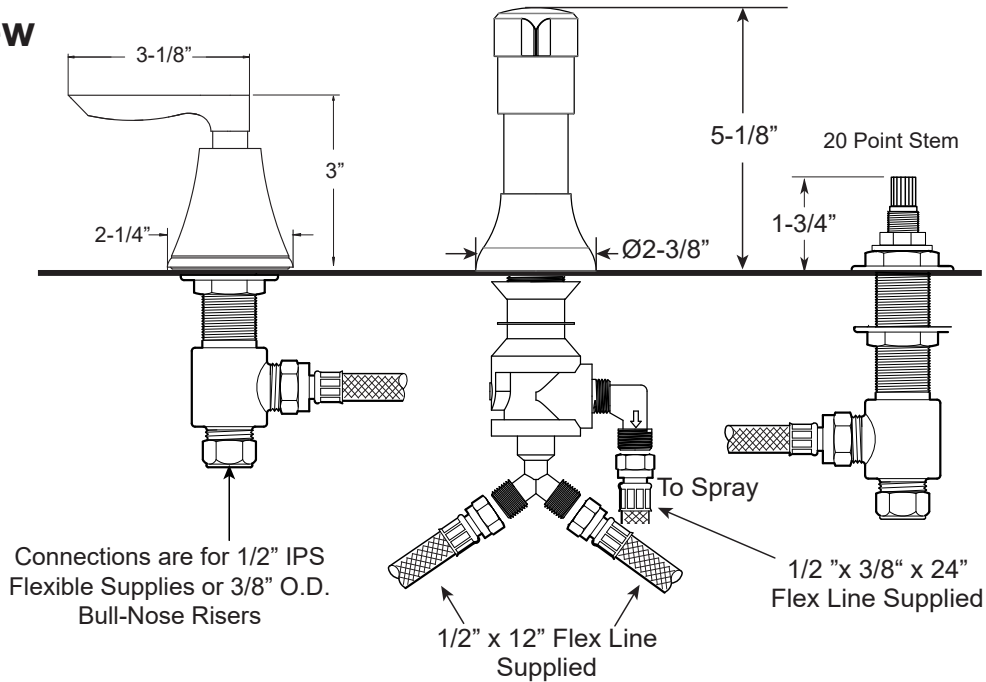

FEATURES:

- All brass construction.
- Hot & Cold valves and integral Vacuum Breaker/Diverter require 1-1/4" (max.) holes.
- Includes pop-up drain assembly with overflow. Longer ball rod available on request. P/N: APS.11.019
- Diverter controls water flow between douche spray & flushing rim.
- 1/4-turn ceramic disc valve cartridges for handles.
- Available in all finishes. Warranty varies according to finish selection.

Bidet Set with Lisse Handles

1.008390

Front View

Side View

Note: Measurements are subject to change. No responsibility is assumed for use of superseded or voided pages.