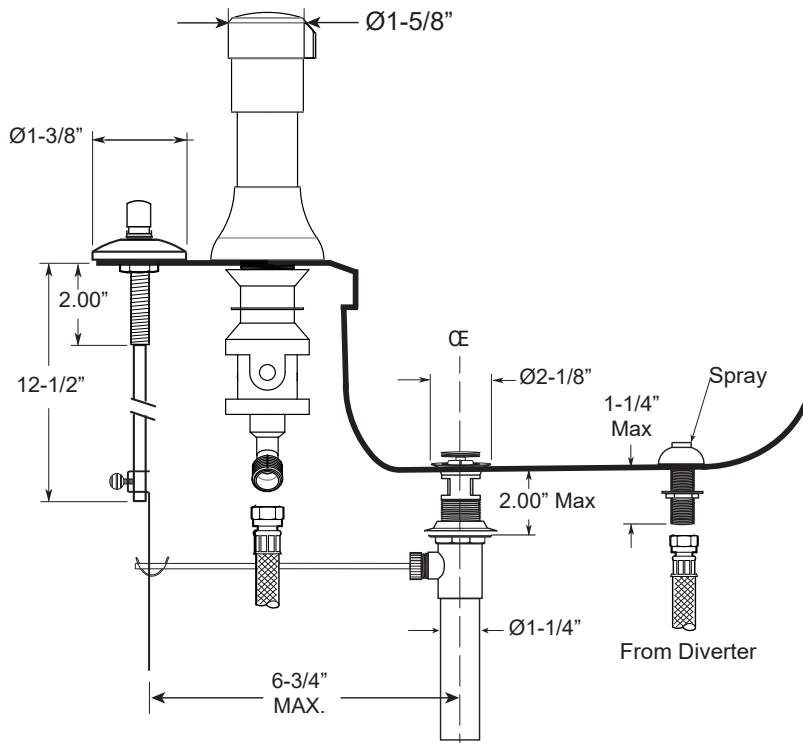

FEATURES:

- All brass construction.
- Hot & Cold valves and integral Vacuum Breaker/Diverter require 1-1/4" (max.) holes.
- Includes pop-up drain assembly with overflow. Longer ball rod available on request. P/N: APS.11.019
- Diverter controls water flow between douche spray & flushing rim.
- 1/4-turn ceramic disc valve cartridges for handles.
- Available in all finishes. Warranty varies according to finish selection.

Bidet Set with Lisse Handles

1.008390

Front View

Side View

Note: Measurements are subject to change. No responsibility is assumed for use of superseded or voided pages.