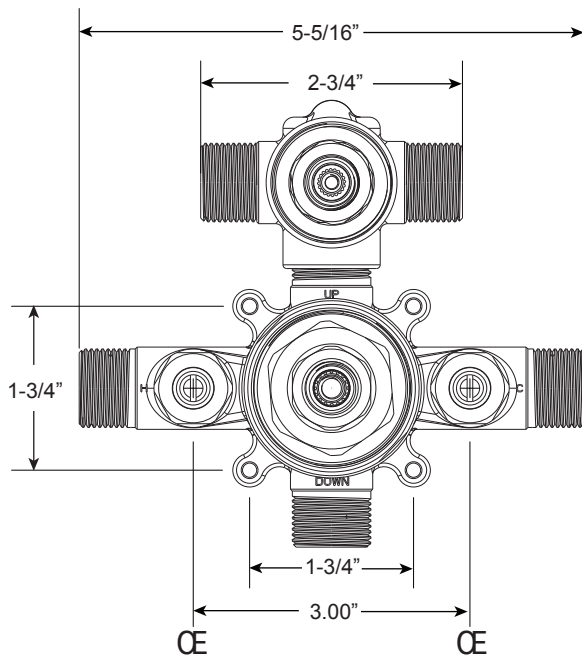

Series 510

Pressure Balance Shower by Shower Set

1.008367

(1.008367T - Trim Only)

Lisse Handle

Euro Style 20 pt.

FEATURES:

- Forged brass construction
- Valve cartridge 18.30.893
- Diverter cartridge: 18.30.898
- Adjustable hot limit safety stop
- Reversible cartridge
- 4.5 GPM @ 45 PSI

FRONT VIEW

SIDE VIEW

**Note: Stem and all-thread tube will be sent with handle trim.*

Please Note:

Must purchase the two desired shower components separately. See current catalog for shower component options.

Note: Measurements are subject to change. No responsibility is assumed for use of superseded or voided pages.