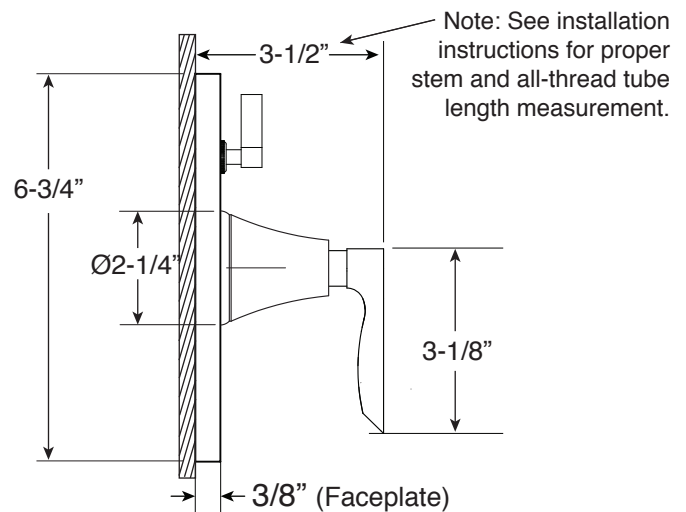

Series 510

Pressure Balance Shower by Shower Set

1.008367

(1.008367T - Trim Only)

Lisse Handle

Euro Style 20 pt.

FEATURES:

- Forged brass construction
- Valve cartridge 18.30.893
- Diverter cartridge: 18.30.898
- Adjustable hot limit safety stop
- Reversible cartridge
- 4.5 GPM @ 45 PSI

FRONT VIEW

SIDE VIEW

**Note: Stem and all-thread tube will be sent with handle trim.*

Please Note:

Must purchase the two desired shower components separately. See current catalog for shower component options.

Note: Measurements are subject to change. No responsibility is assumed for use of superseded or voided pages.