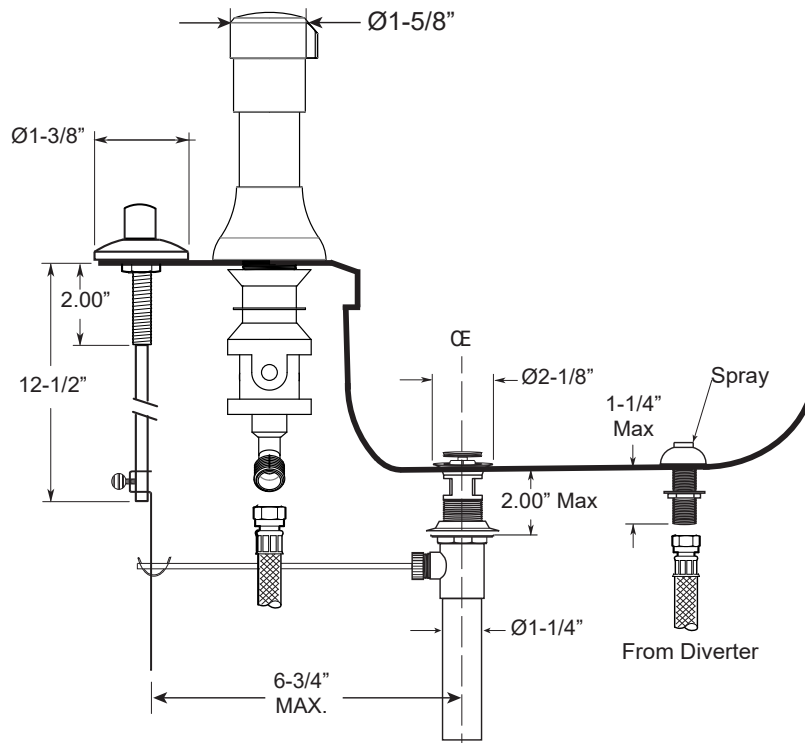

FEATURES:

- All brass construction.
- Hot & Cold valves and integral Vacuum Breaker/Diverter require 1-1/4" (max.) holes.
- Includes pop-up drain assembly with overflow. Longer ball rod available on request. P/N: APS.11.019
- Diverter controls water flow between douche spray & flushing rim.
- 1/4-turn ceramic disc valve cartridges for handles.
- Available in all finishes. Warranty varies according to finish selection.

Bidet Set with
Moderne X Handles

1.009490

Front View

Side View

Note: Measurements are subject to change. No responsibility is assumed for use of superseded or voided pages.