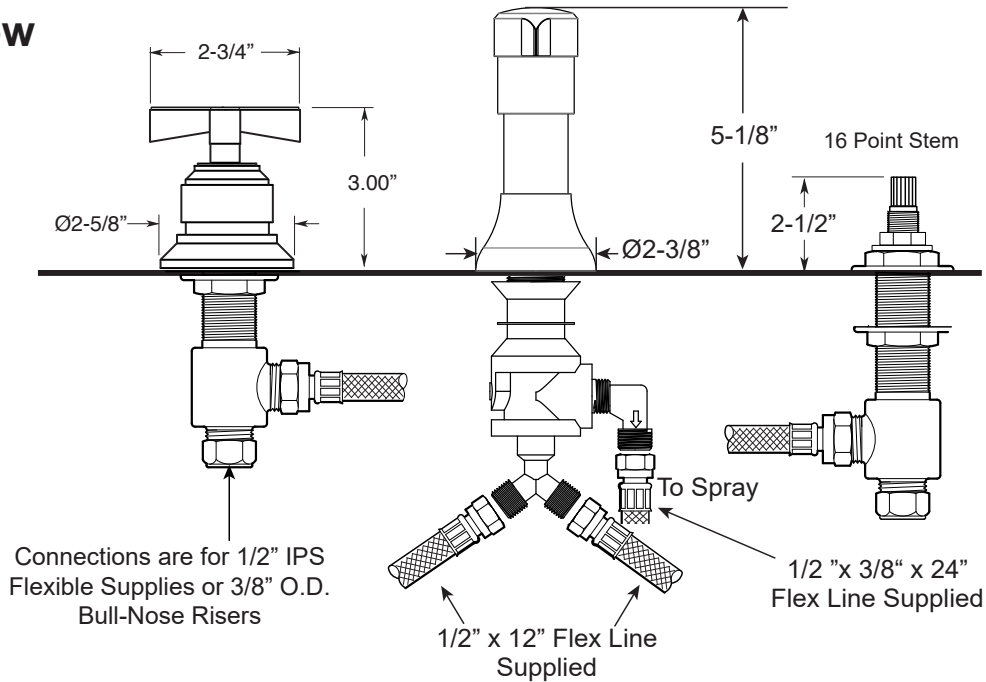

FEATURES:

- All brass construction.
- Hot & Cold valves and integral Vacuum Breaker/Diverter require 1-1/4" (max.) holes.
- Includes pop-up drain assembly with overflow. Longer ball rod available on request. P/N: APS.11.019
- Diverter controls water flow between douche spray & flushing rim.
- 1/4-turn ceramic disc valve cartridges for handles.
- Available in all finishes. Warranty varies according to finish selection.

Bidet Set with
Moderne X Handles

1.009490

Front View

Side View

Note: Measurements are subject to change. No responsibility is assumed for use of superseded or voided pages.