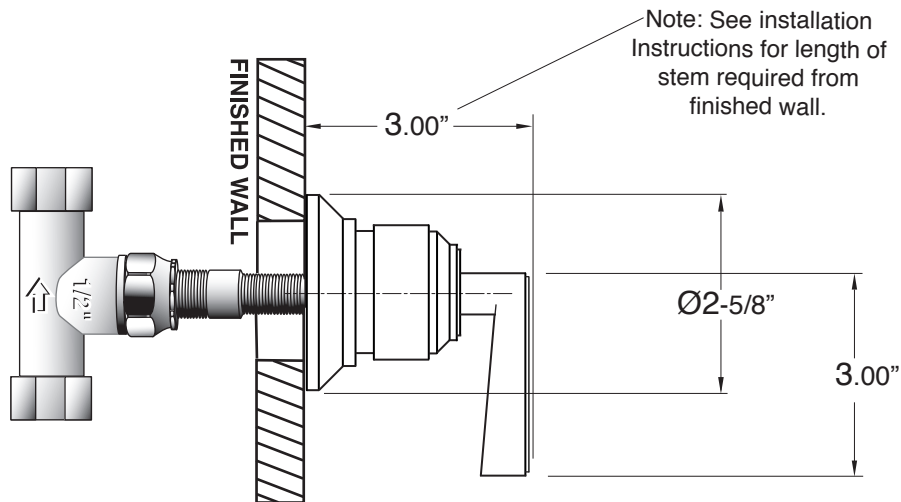

## SPECIFICATIONS

### Trim for Wall Valve

Trim Only  
**Moderne**  
1.009387T

#### Trim used with the following Valves:

18.30.020 - 1/2" Volume Control - 16 pt.....	Replacement cartridge: 18.30.036
18.30.023 - 3/4" Volume Control - 16 pt.....	Replacement cartridge: 18.30.011
18.30.255 - 3 port In-wall Diverter - 16 pt.....	Replacement cartridge: 18.30.259
18.30.253 - 4 port In-wall Diverter - 16 pt.....	Replacement cartridge: 18.30.257
78.30.020 - 1/2" Volume Control - 20 pt.....	Replacement cartridge: 18.30.036
78.30.023 - 1/2" Volume Control - 20 pt.....	Replacement cartridge: 18.30.011
78.30.255 - 3 port In-wall Diverter - 20 pt.....	Replacement cartridge: 18.30.259
78.30.253 - 4 port In-wall Diverter - 20 pt.....	Replacement cartridge: 18.30.257

Note: Measurements are subject to change or cancellation. No responsibility is assumed for use of superseded or voided pages.