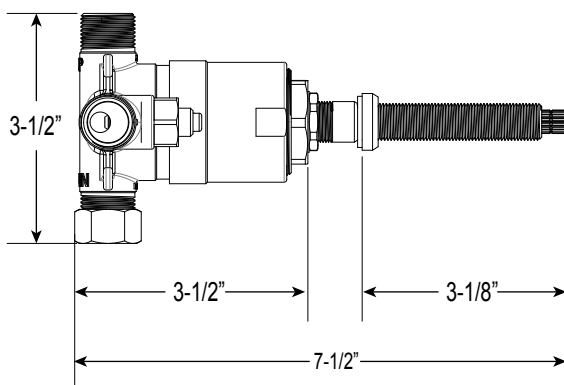

**Series 720**

*Pressure Balance Shower Set*

1.007564

(1.007564T - Trim Only)

**Mallorca Handle**

**16 pt.**

**FEATURES:**

- Forged brass construction
- Valve cartridge 18.30.893
- Adjustable hot limit safety stop
- Reversible cartridge
- 5.6 GPM @ 45 PSI
- Includes showerhead 1.8 GPM (18.10.024), arm, and flange

**FRONT VIEW**

*\*Note: Stem and all-thread tube will be sent with handle trim.*

**SIDE VIEW**

\* Current valve in use:  
Circa 4/2014 - present  
Contact Customer Service  
for Older Versions

\*\* For additional information on  
cartridges or extension kits,  
see 'Rough Valving' section  
in current catalog.

Note: Measurements are subject to change. No responsibility is assumed for use of superseded or voided pages.