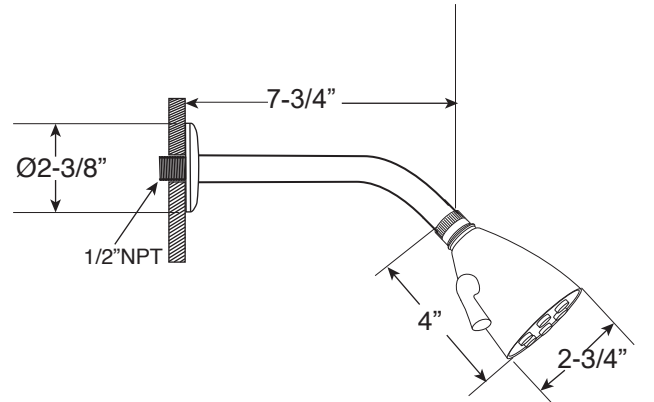

**Series 720**

*Pressure Balance Shower Set*

1.007564

(1.007564T - Trim Only)

**Mallorca Handle**

**16 pt.**

**FEATURES:**

- Forged brass construction
- Valve cartridge 18.30.893
- Adjustable hot limit safety stop
- Reversible cartridge
- 5.6 GPM @ 45 PSI
- Includes showerhead 1.8 GPM (18.10.024), arm, and flange

**FRONT VIEW**

*\*Note: Stem and all-thread tube will be sent with handle trim.*

**SIDE VIEW**

\* Current valve in use:  
Circa 4/2014 - present  
Contact Customer Service  
for Older Versions

\*\* For additional information on  
cartridges or extension kits,  
see 'Rough Valving' section  
in current catalog.

Note: Measurements are subject to change. No responsibility is assumed for use of superseded or voided pages.