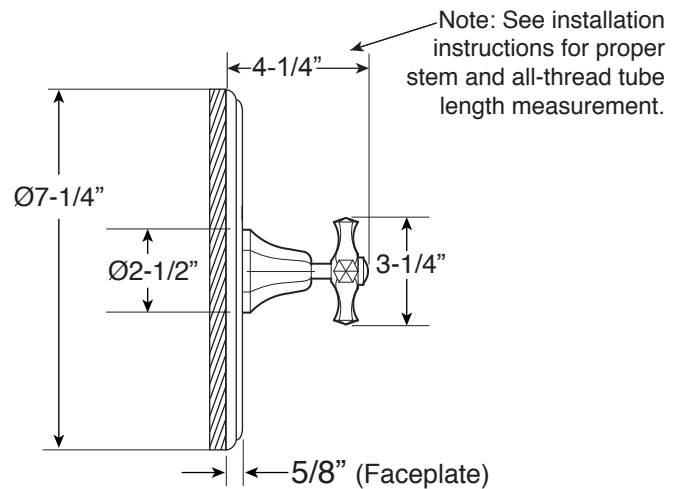

**Series 720**

*Pressure Balance Shower Set*

1.007564

(1.007564T - Trim Only)

**Mallorca Handle**

**16 pt.**

**FEATURES:**

- Forged brass construction
- Valve cartridge 18.30.893
- Adjustable hot limit safety stop
- Reversible cartridge
- 5.6 GPM @ 45 PSI
- Includes showerhead 1.8 GPM (18.10.024), arm, and flange

**FRONT VIEW**

*\*Note: Stem and all-thread tube will be sent with handle trim.*

**SIDE VIEW**

\* Current valve in use:  
Circa 4/2014 - present  
Contact Customer Service  
for Older Versions

\*\* For additional information on  
cartridges or extension kits,  
see 'Rough Valving' section  
in current catalog.

Note: Measurements are subject to change. No responsibility is assumed for use of superseded or voided pages.