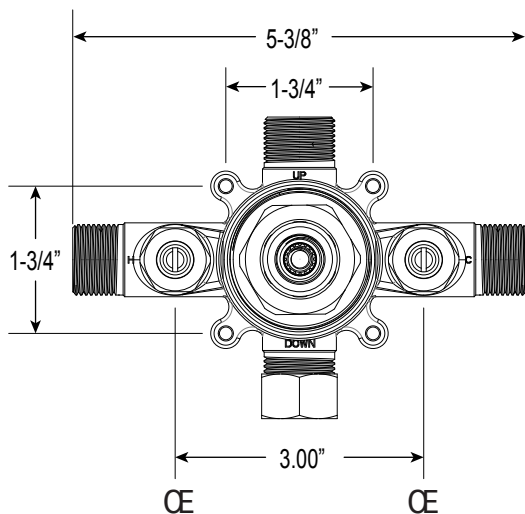

**Series 720**

*Pressure Balance Shower Set*

1.007564

(1.007564T - Trim Only)

**Mallorca Handle**

**16 pt.**

**FEATURES:**

- Forged brass construction
- Valve cartridge 18.30.893
- Adjustable hot limit safety stop
- Reversible cartridge
- 5.6 GPM @ 45 PSI
- Includes showerhead 1.8 GPM (18.10.024), arm, and flange

**FRONT VIEW**

*\*Note: Stem and all-thread tube will be sent with handle trim.*

**SIDE VIEW**

\* Current valve in use:  
Circa 4/2014 - present  
Contact Customer Service  
for Older Versions

\*\* For additional information on  
cartridges or extension kits,  
see 'Rough Valving' section  
in current catalog.

Note: Measurements are subject to change. No responsibility is assumed for use of superseded or voided pages.