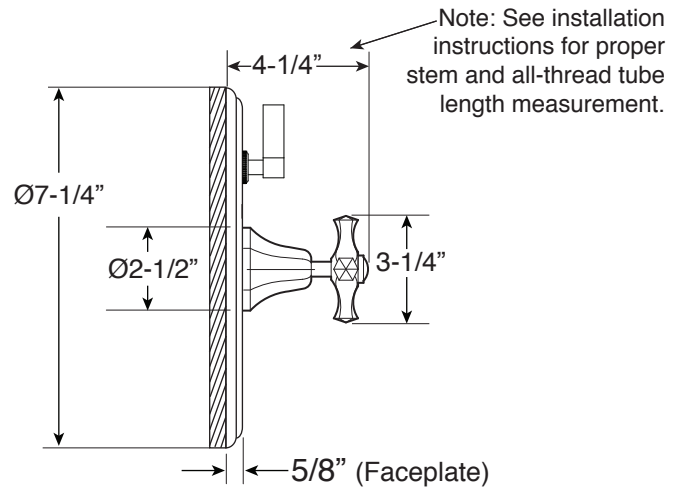

Series 720

Pressure Balance Shower by Shower Set

1.007567

(1.007567T - Trim Only)

Mallorca Handle

16 pt.

**FEATURES:**

- Forged brass construction
- Valve cartridge 18.30.893
- Diverter cartridge: 18.30.898
- Adjustable hot limit safety stop
- Reversible cartridge
- 4.5 GPM @ 45 PSI

**FRONT VIEW**

**SIDE VIEW**

*\*Note: Stem and all-thread tube will be sent with handle trim.*

**Please Note:**

*Must purchase the two desired shower components separately. See current catalog for shower component options.*

Note: Measurements are subject to change. No responsibility is assumed for use of superseded or voided pages.