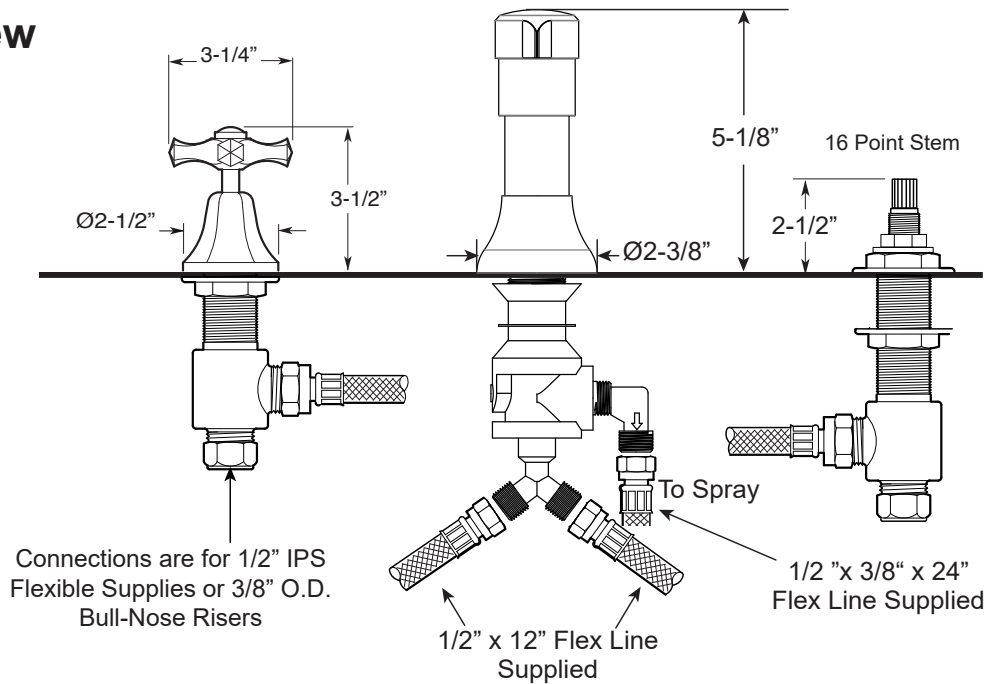

**FEATURES:**

- All brass construction.
- Hot & Cold valves and integral Vacuum Breaker/Diverter require 1-1/4" (max.) holes.
- Includes pop-up drain assembly with overflow. Longer ball rod available on request. P/N: APS.11.019
- Diverter controls water flow between douche spray & flushing rim.
- 1/4-turn ceramic disc valve cartridges for handles.
- Available in all finishes. Warranty varies according to finish selection.

**Bidet Set with  
Mallorca Handles**

**1.007590**

**Front View**

**Side View**

Note: Measurements are subject to change. No responsibility is assumed for use of superseded or voided pages.