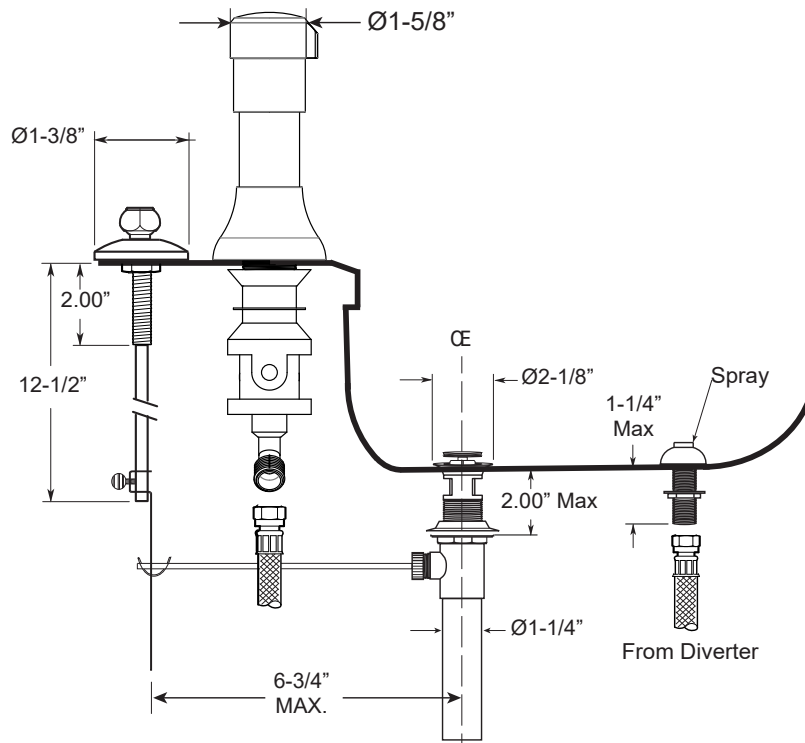

**FEATURES:**

- All brass construction.
- Hot & Cold valves and integral Vacuum Breaker/Diverter require 1-1/4" (max.) holes.
- Includes pop-up drain assembly with overflow. Longer ball rod available on request. P/N: APS.11.019
- Diverter controls water flow between douche spray & flushing rim.
- 1/4-turn ceramic disc valve cartridges for handles.
- Available in all finishes. Warranty varies according to finish selection.

**Bidet Set with  
Mallorca Handles**

**1.007590**

**Front View**

**Side View**

Note: Measurements are subject to change. No responsibility is assumed for use of superseded or voided pages.