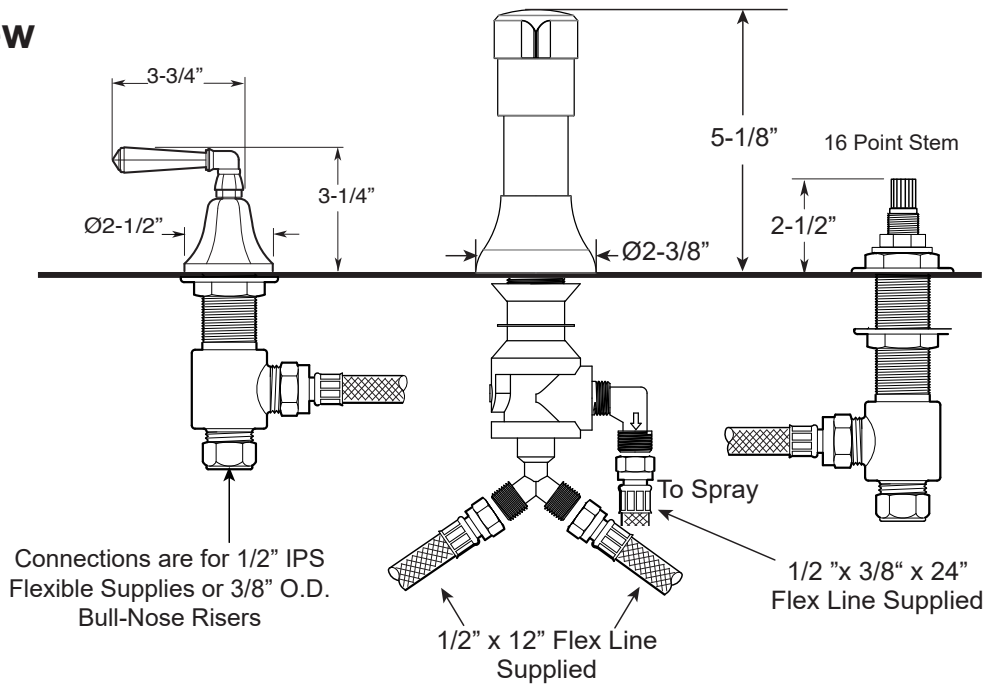

FEATURES:

- All brass construction.
- Hot & Cold valves and integral Vacuum Breaker/Diverter require 1-1/4" (max.) holes.
- Includes pop-up drain assembly with overflow. Longer ball rod available on request. P/N: APS.11.019
- Diverter controls water flow between douche spray & flushing rim.
- 1/4-turn ceramic disc valve cartridges for handles.
- Available in all finishes. Warranty varies according to finish selection.

**Bidet Set with
Valencia Handles**

1.007490

Front View

Side View

Note: Measurements are subject to change. No responsibility is assumed for use of superseded or voided pages.