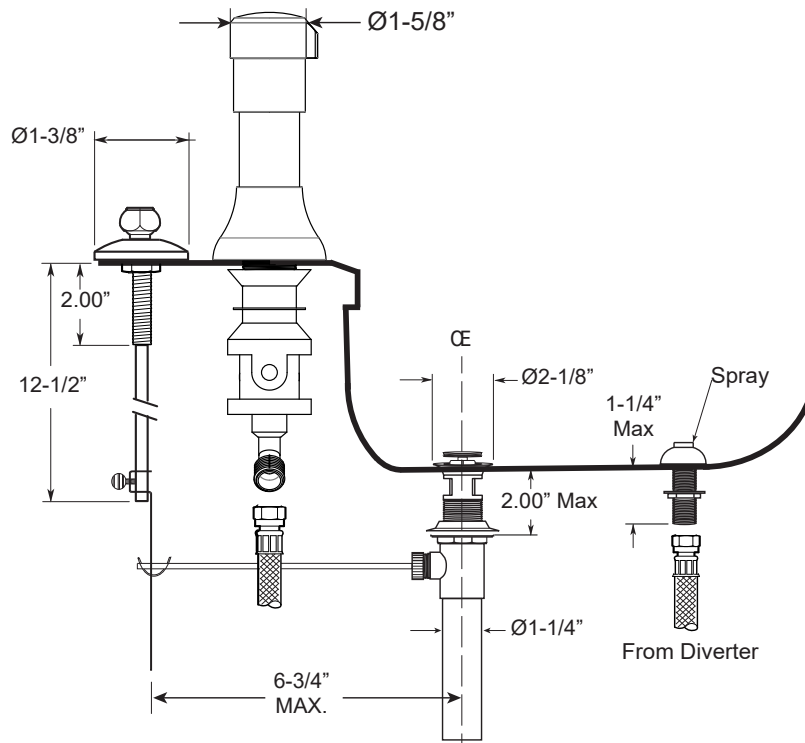

FEATURES:

- All brass construction.
- Hot & Cold valves and integral Vacuum Breaker/Diverter require 1-1/4" (max.) holes.
- Includes pop-up drain assembly with overflow. Longer ball rod available on request. P/N: APS.11.019
- Diverter controls water flow between douche spray & flushing rim.
- 1/4-turn ceramic disc valve cartridges for handles.
- Available in all finishes. Warranty varies according to finish selection.

**Bidet Set with
Valencia Handles**

1.007490

Front View

Side View

Note: Measurements are subject to change. No responsibility is assumed for use of superseded or voided pages.