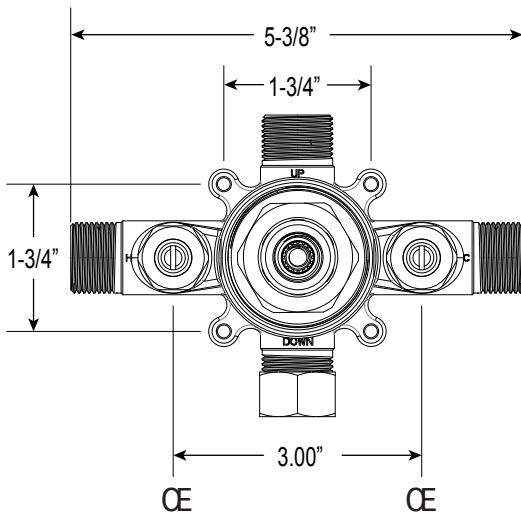

Series 720

Pressure Balance Shower Set

1.007464

(1.007464T - Trim Only)

Valencia Handle

16 pt.

FEATURES:

- Forged brass construction
- Valve cartridge 18.30.893
- Adjustable hot limit safety stop
- Reversible cartridge
- 5.6 GPM @ 45 PSI
- Includes 1.8gpm Showerhead(18.10.024), arm, and flange

FRONT VIEW

SIDE VIEW

**Note: Stem and all-thread tube will be sent with handle trim.*

Note: See installation instructions for proper stem and all-thread tube length measurement.

* Current valve in use:
Circa 4/2014 - present
Contact Customer Service
for Older Versions