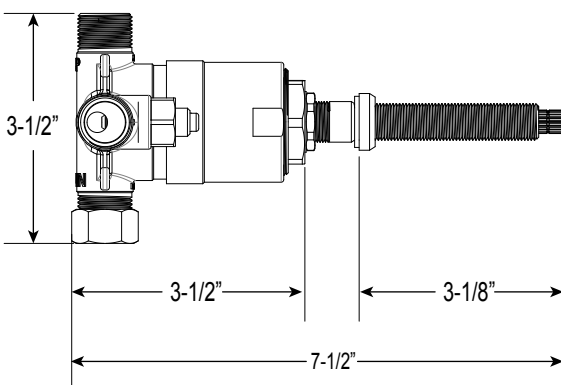

Series 720

Pressure Balance Shower Set

1.007464

(1.007464T - Trim Only)

Valencia Handle

16 pt.

FEATURES:

- Forged brass construction
- Valve cartridge 18.30.893
- Adjustable hot limit safety stop
- Reversible cartridge
- 5.6 GPM @ 45 PSI
- Includes 1.8gpm Showerhead(18.10.024), arm, and flange

FRONT VIEW

SIDE VIEW

**Note: Stem and all-thread tube will be sent with handle trim.*

Note: See installation instructions for proper stem and all-thread tube length measurement.

* Current valve in use:
Circa 4/2014 - present
Contact Customer Service
for Older Versions