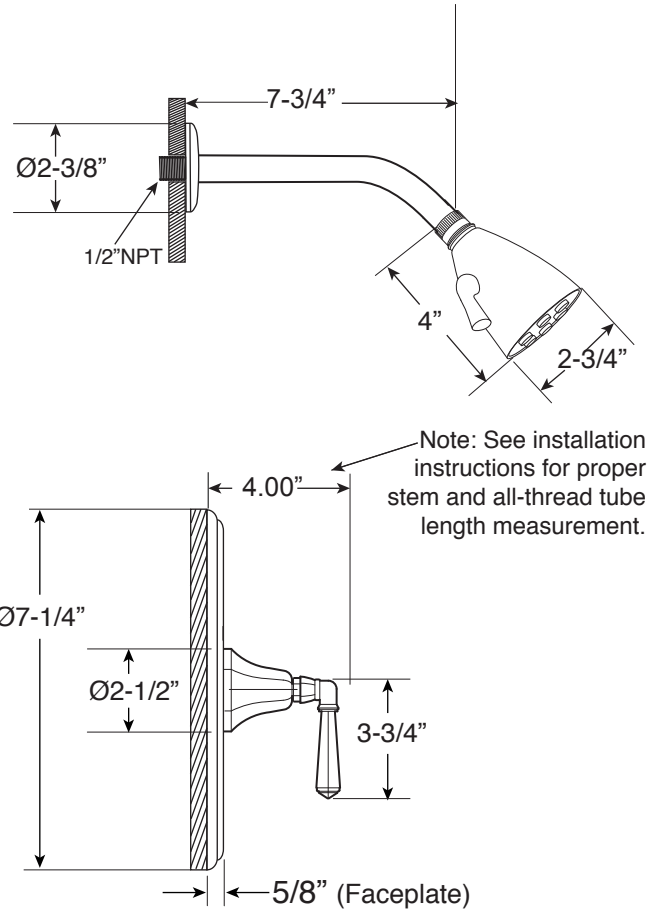

Series 720

Pressure Balance Shower Set

1.007464

(1.007464T - Trim Only)

Valencia Handle

16 pt.

FEATURES:

- Forged brass construction
- Valve cartridge 18.30.893
- Adjustable hot limit safety stop
- Reversible cartridge
- 5.6 GPM @ 45 PSI
- Includes 1.8gpm Showerhead(18.10.024), arm, and flange

FRONT VIEW

SIDE VIEW

**Note: Stem and all-thread tube will be sent with handle trim.*

Note: See installation instructions for proper stem and all-thread tube length measurement.

* Current valve in use:
Circa 4/2014 - present
Contact Customer Service
for Older Versions

** For additional information on
cartridges or extension kits,
see 'Rough Valving' section
in current catalog.

Note: Measurements are subject to change. No responsibility is assumed for use of superseded or voided pages.