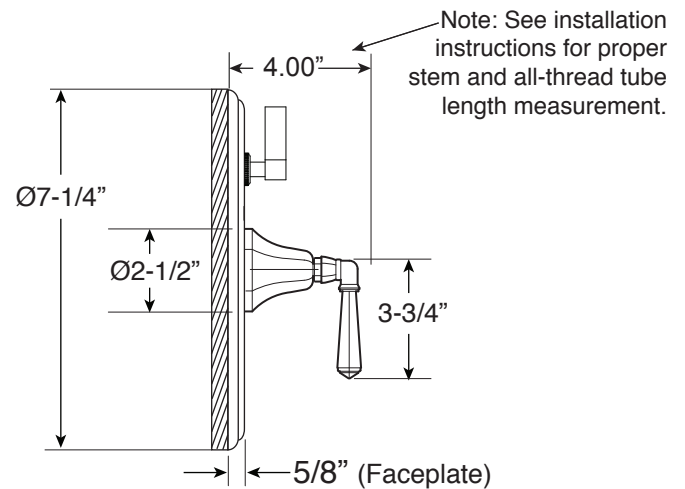

Series 720

Pressure Balance Shower by Shower Set

1.007467

(1.007467T - Trim Only)

Valencia Handle

16 pt.

FEATURES:

- Forged brass construction
- Valve cartridge 18.30.893
- Diverter cartridge: 18.30.898
- Adjustable hot limit safety stop
- Reversible cartridge
- 4.5 GPM @ 45 PSI

FRONT VIEW

SIDE VIEW

**Note: Stem and all-thread tube will be sent with handle trim.*

Please Note:

Must purchase the two desired shower components separately. See current catalog for shower component options.

Note: Measurements are subject to change. No responsibility is assumed for use of superseded or voided pages.