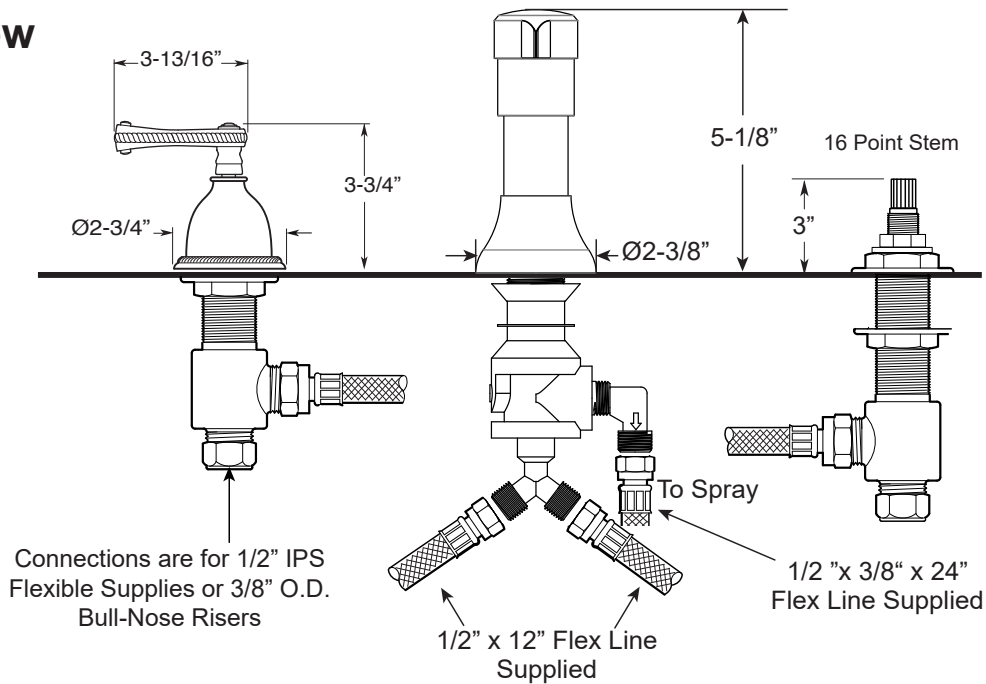

FEATURES:

- All brass construction.
- Hot & Cold valves and integral Vacuum Breaker/Diverter require 1-1/4" (max.) holes.
- Includes pop-up drain assembly with overflow. Longer ball rod available on request. P/N: APS.11.019
- Diverter controls water flow between douche spray & flushing rim.
- 1/4-turn ceramic disc valve cartridges for handles.
- Available in all finishes. Warranty varies according to finish selection.

Bidet Set with Siena Handles

1.007990

Front View

Side View

Note: Measurements are subject to change. No responsibility is assumed for use of superseded or voided pages.