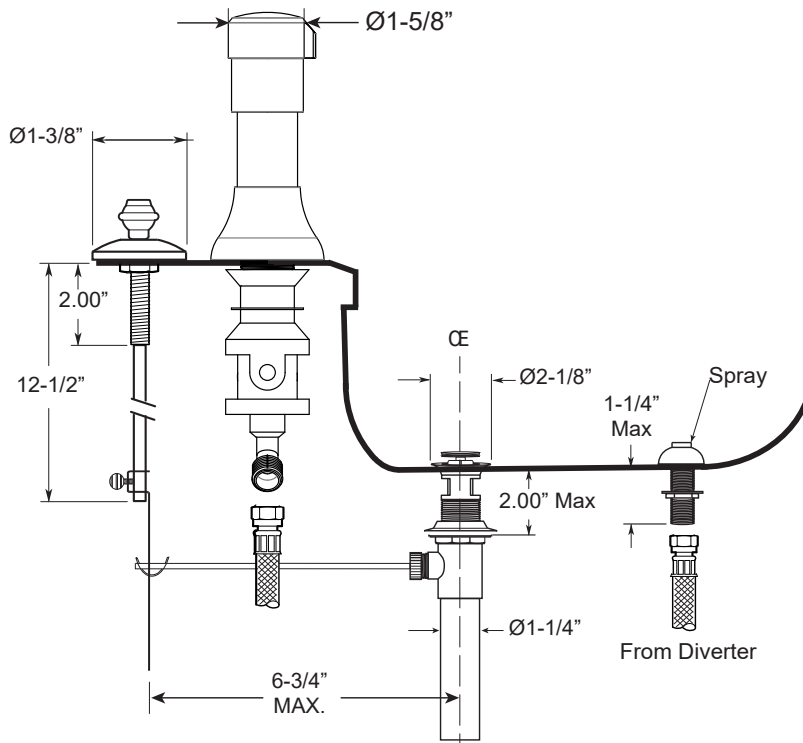

FEATURES:

- All brass construction.
- Hot & Cold valves and integral Vacuum Breaker/Diverter require 1-1/4" (max.) holes.
- Includes pop-up drain assembly with overflow. Longer ball rod available on request. P/N: APS.11.019
- Diverter controls water flow between douche spray & flushing rim.
- 1/4-turn ceramic disc valve cartridges for handles.
- Available in all finishes. Warranty varies according to finish selection.

Bidet Set with Siena Handles

1.007990

Front View

Side View

Note: Measurements are subject to change. No responsibility is assumed for use of superseded or voided pages.