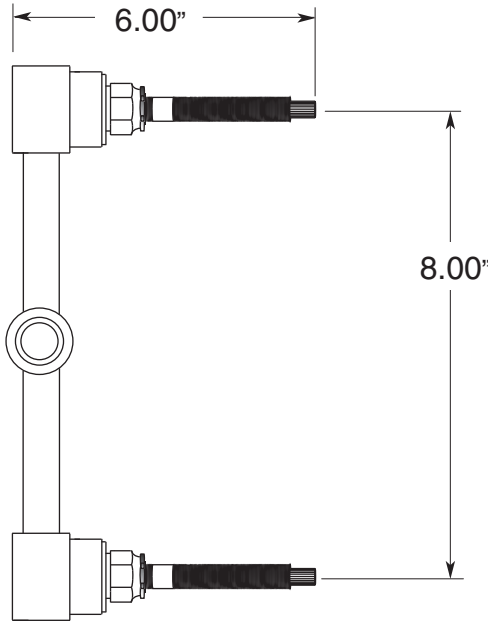

Features:

- Forged brass construction
- 8" Center to Center valve (18.30.008)
- 10" Center to Center valve available on request (18.30.141)
- Replacement ceramic disc cartridges:
COLD 18.30.035 / HOT 18.30.036
- Includes 1.8 GPM Showerhead (18.10.051), arm & flange

2 Valve Shower Set

8" Spread

1.007942

Siena Handle

(1.007942T Trim Only)

Top View

Side View

Note: Measurements are subject to change or cancellation. No responsibility is assumed for use of superseded or voided pages.