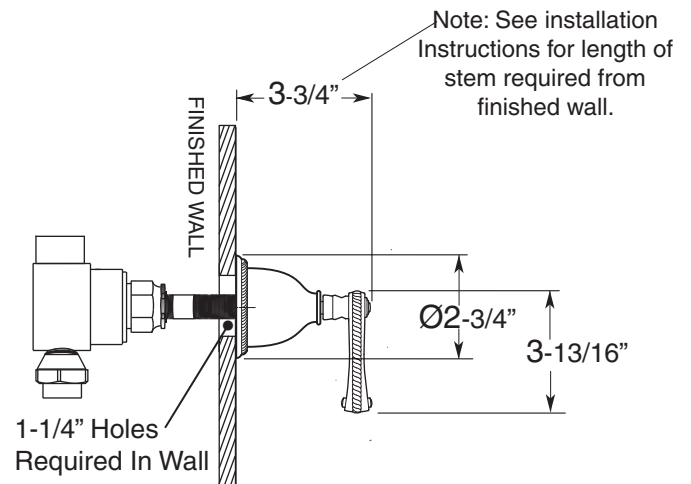

Features:

- Forged brass construction
- 8" Center to Center valve (18.30.008)
- 10" Center to Center valve available on request (18.30.141)
- Replacement ceramic disc cartridges:
COLD 18.30.035 / HOT 18.30.036
- Includes 1.8 GPM Showerhead (18.10.051), arm & flange

2 Valve Shower Set

8" Spread

1.007942

Siena Handle

(1.007942T Trim Only)

Top View

Side View

Note: Measurements are subject to change or cancellation. No responsibility is assumed for use of superseded or voided pages.