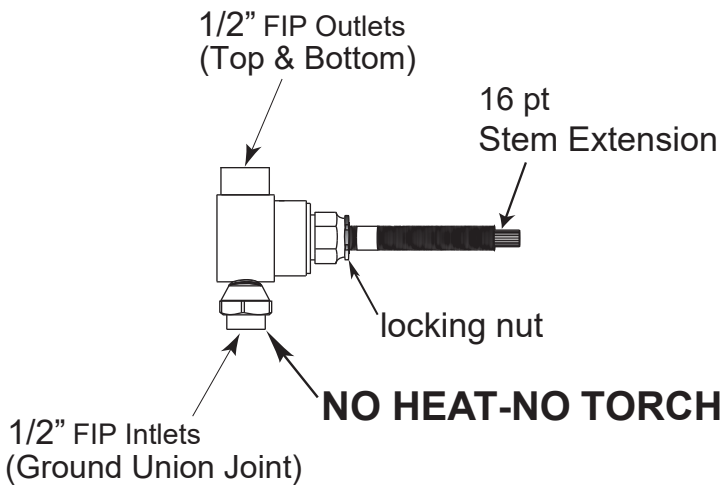

Features:

- Forged brass construction
- 8" Center to Center valve (18.30.008)
- 10" Center to Center valve available on request (18.30.141)
- Replacement ceramic disc cartridges:
COLD 18.30.035 / HOT 18.30.036
- Includes 1.8 GPM Showerhead (18.10.051), arm & flange

2 Valve Shower Set

8" Spread

1.007942

Siena Handle

(1.007942T Trim Only)

Top View

Side View

Note: Measurements are subject to change or cancellation. No responsibility is assumed for use of superseded or voided pages.