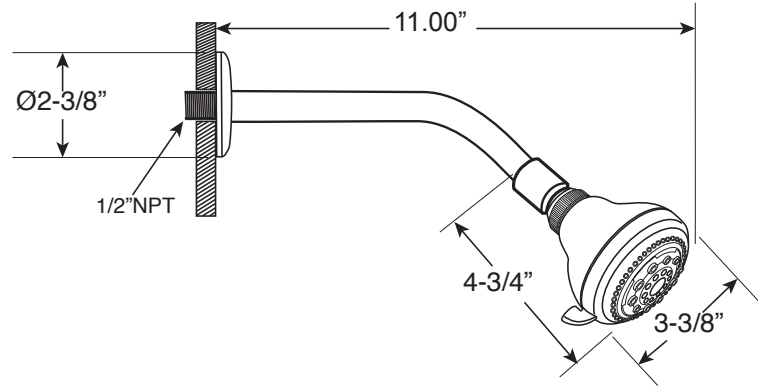

Features:

- Forged brass construction
- 8" Center to Center valve (18.30.008)
- 10" Center to Center valve available on request (18.30.141)
- Replacement ceramic disc cartridges:
COLD 18.30.035 / HOT 18.30.036
- Includes 1.8 GPM Showerhead (18.10.051), arm & flange

2 Valve Shower Set

8" Spread

1.007942

Siena Handle

(1.007942T Trim Only)

Top View

Side View

Note: Measurements are subject to change or cancellation. No responsibility is assumed for use of superseded or voided pages.