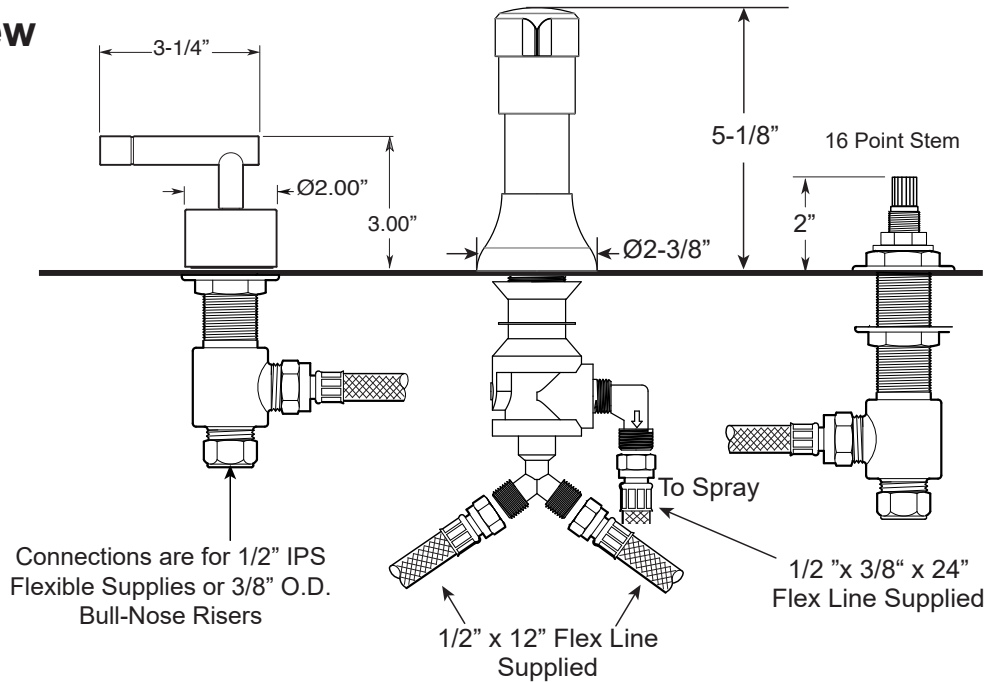

FEATURES:

- All brass construction.
- Hot & Cold valves and integral Vacuum Breaker/Diverter require 1-1/4" (max.) holes.
- Includes pop-up drain assembly with overflow. Longer ball rod available on request. P/N: APS.11.019
- Diverter controls water flow between douche spray & flushing rim.
- 1/4-turn ceramic disc valve cartridges for handles.
- Available in all finishes. Warranty varies according to finish selection.

**Bidet Set with
Palermo Handles**

1.004490

Front View

Side View

Note: Measurements are subject to change. No responsibility is assumed for use of superseded or voided pages.