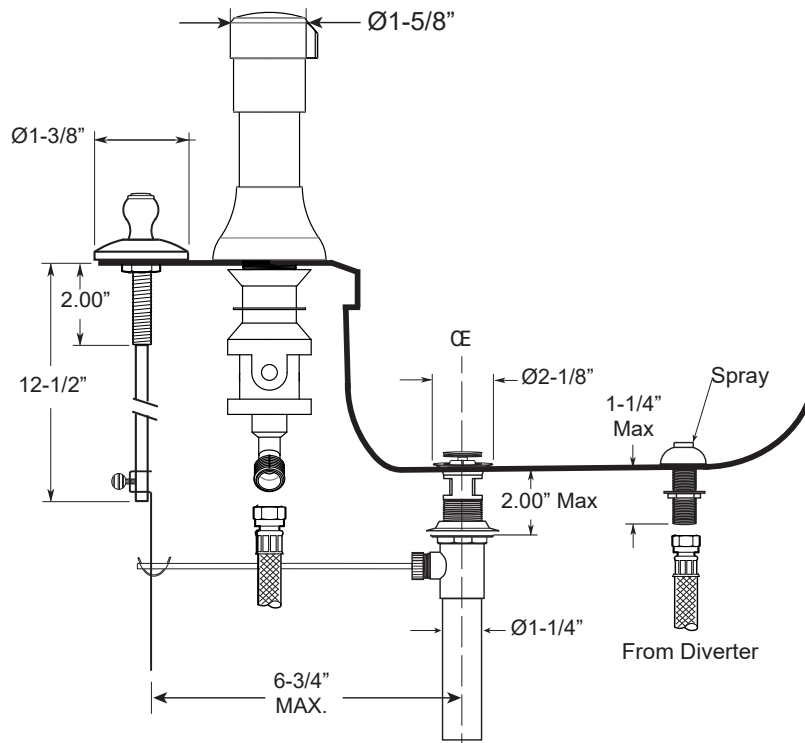

FEATURES:

- All brass construction.
- Hot & Cold valves and integral Vacuum Breaker/Diverter require 1-1/4" (max.) holes.
- Includes pop-up drain assembly with overflow. Longer ball rod available on request. P/N: APS.11.019
- Diverter controls water flow between douche spray & flushing rim.
- 1/4-turn ceramic disc valve cartridges for handles.
- Available in all finishes. Warranty varies according to finish selection.

**Bidet Set with
Palermo Handles**

1.004490

Front View

Side View

Note: Measurements are subject to change. No responsibility is assumed for use of superseded or voided pages.