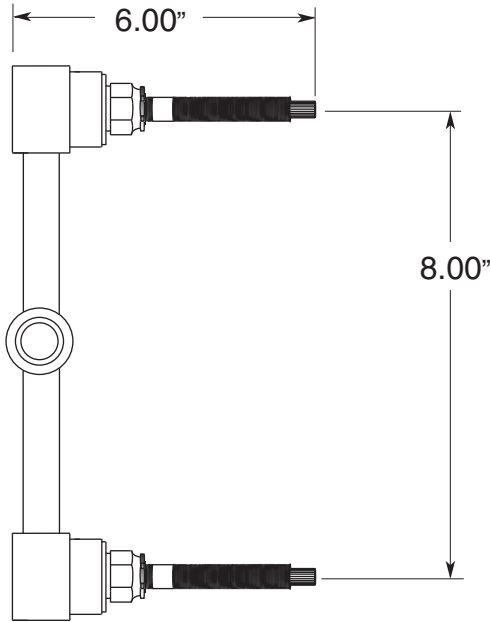

Features:

- Forged brass construction
- 8" Center to Center valve (18.30.008)
- 10" Center to Center valve available on request (18.30.141)
- Replacement ceramic disc cartridge:
COLD 18.30.035 / HOT 18.30.036
- Includes 1.8 GPM Showerhead (18.10.051), arm & flange

2 Valve Shower Set

8" Spread

1.004442

Palermo Handle

(1.004442T Trim Only)

Top View

Side View

Note: Measurements are subject to change or cancellation. No responsibility is assumed for use of superseded or voided pages.