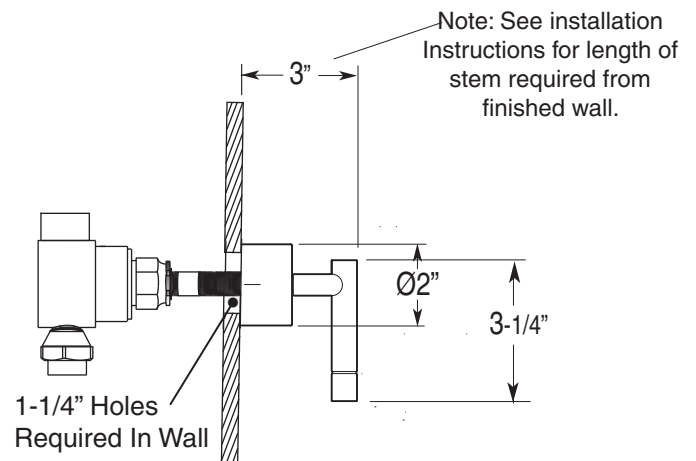

Features:

- Forged brass construction
- 8" Center to Center valve (18.30.008)
- 10" Center to Center valve available on request (18.30.141)
- Replacement ceramic disc cartridge:
COLD 18.30.035 / HOT 18.30.036
- Includes 1.8 GPM Showerhead (18.10.051), arm & flange

2 Valve Shower Set

8" Spread

1.004442

Palermo Handle

(1.004442T Trim Only)

Top View

Side View

Note: Measurements are subject to change or cancellation. No responsibility is assumed for use of superseded or voided pages.