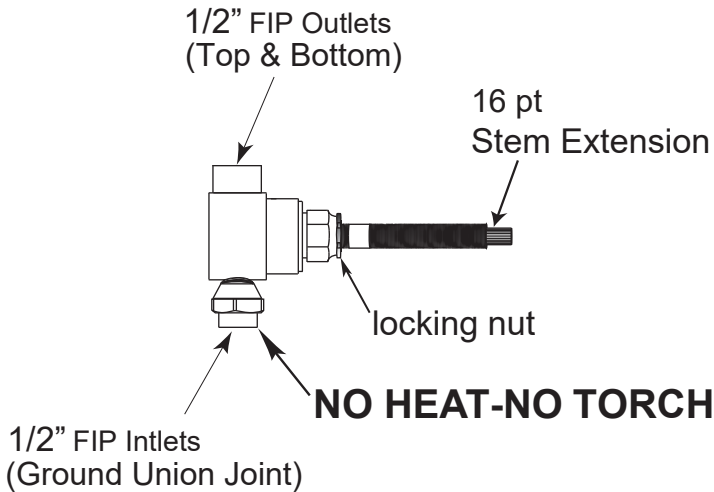

Features:

- Forged brass construction
- 8" Center to Center valve (18.30.008)
- 10" Center to Center valve available on request (18.30.141)
- Replacement ceramic disc cartridge:
COLD 18.30.035 / HOT 18.30.036
- Includes 1.8 GPM Showerhead (18.10.051), arm & flange

2 Valve Shower Set

8" Spread

1.004442

Palermo Handle

(1.004442T Trim Only)

Top View

Side View

Note: Measurements are subject to change or cancellation. No responsibility is assumed for use of superseded or voided pages.