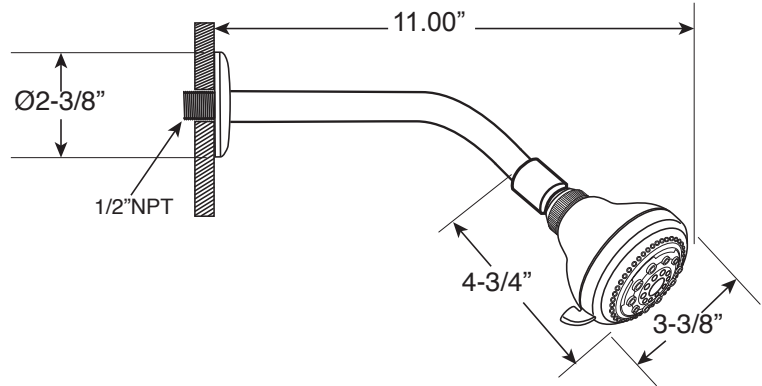

Features:

- Forged brass construction
- 8" Center to Center valve (18.30.008)
- 10" Center to Center valve available on request (18.30.141)
- Replacement ceramic disc cartridge:
COLD 18.30.035 / HOT 18.30.036
- Includes 1.8 GPM Showerhead (18.10.051), arm & flange

2 Valve Shower Set

8" Spread

1.004442

Palermo Handle

(1.004442T Trim Only)

Top View

Side View

Note: Measurements are subject to change or cancellation. No responsibility is assumed for use of superseded or voided pages.