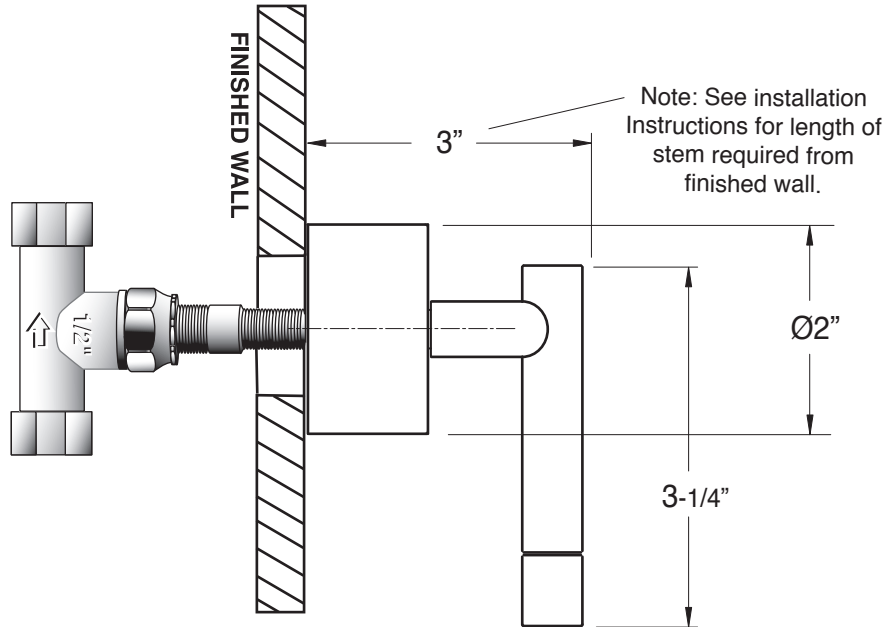

## SPECIFICATIONS

### Trim for Wall Valve

Trim Only  
**Palermo**  
1.004487T

#### Trim used with the following Valves:

- 18.30.020 - 1/2" Volume Control - 16 pt.....Replacement cartridge: 18.30.036
- 18.30.023 - 3/4" Volume Control - 16 pt.....Replacement cartridge: 18.30.011
- 18.30.255 - 3 port In-wall Diverter - 16 pt.....Replacement cartridge: 18.30.259
- 18.30.253 - 4 port In-wall Diverter - 16 pt.....Replacement cartridge: 18.30.257
  
- 78.30.020 - 1/2" Volume Control - 20 pt.....Replacement cartridge: 18.30.036
- 78.30.023 - 1/2" Volume Control - 20 pt.....Replacement cartridge: 18.30.011
- 78.30.255 - 3 port In-wall Diverter - 20 pt.....Replacement cartridge: 18.30.259
- 78.30.253 - 4 port In-wall Diverter - 20 pt.....Replacement cartridge: 18.30.257

Note: Measurements are subject to change or cancellation. No responsibility is assumed for use of superseded or voided pages.